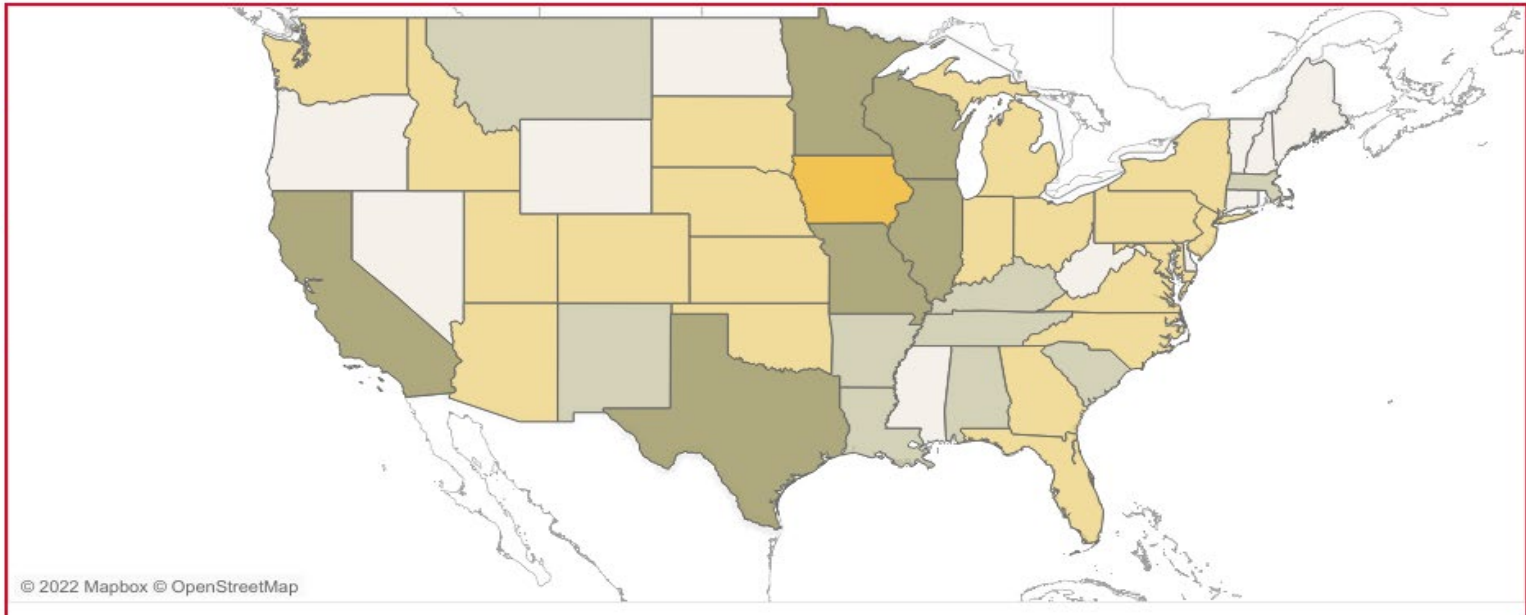

Student Enrollment by State: Fall 2022
Grad Students in All Colleges

Graduate Students
2,493