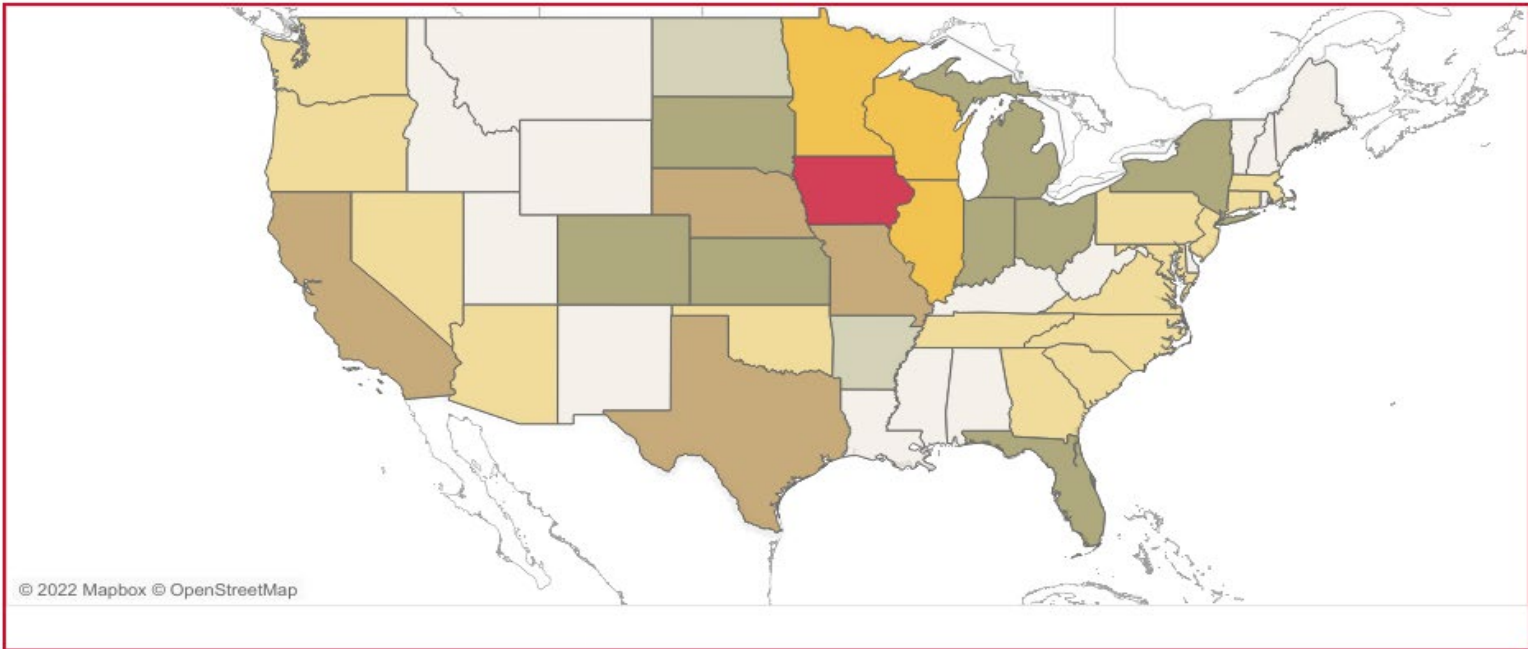

Enrollment by State/Territory

Fall Semester 2022

STATE	UG¹	GR¹	VM¹	Total	STATE	UG¹	GR¹	VM¹	Total	TERRITORY	UG¹	GR¹	VM¹	Total
Alabama	3	8	1	12	Montana	4	10	3	17	American Samoa	0	1	0	1
Alaska	5	1	0	6	Nebraska	333	35	103	471	Dist. of Columbia	5	4	0	9
Arizona	33	18	3	54	Nevada	15	5	1	21	Guam	0	2	0	2
Arkansas	9	9	1	19	New Hampshire	5	5	2	12	Mariana Islands	0	0	0	0
California	209	71	23	303	New Jersey	42	15	5	62	Puerto Rico	118	19	4	141
Colorado	116	37	6	159	New Mexico	4	7	1	12	Virgin Islands	2	0	0	2
Connecticut	25	4	2	31	New York	58	40	14	112	N/A	0	0	0	0
Delaware	3	2	1	6	North Carolina	21	20	7	48	U.S. Citizen in a				
Florida	56	29	8	93	North Dakota	10	4	10	24	Foreign Country	121	8	0	129
Georgia	30	21	4	55	Ohio	66	37	15	118					
Hawaii	9	1	3	13	Oklahoma	18	13	0	31					
Idaho	5	12	3	20	Oregon	14	4	0	18					
Illinois	3,650	168	18	3,836	Pennsylvania	41	18	14	73	Residency Not				
Indiana	67	23	5	95	Rhode Island	4	0	1	5	Established	10	41	0	51
Iowa	15,210	1,249	237	16,696	South Carolina	11	6	0	17					
Kansas	198	31	5	234	South Dakota	94	16	13	123					
Kentucky	5	6	1	12	Tennessee	23	9	4	36					
Louisiana	2	9	1	12	Texas	231	69	11	311	International				
Maine	3	3	0	6	Utah	3	11	4	18	(non-U.S.)	832	1,601	10	2,443
Maryland	27	14	4	45	Vermont	3	1	0	4					
Massachusetts	29	9	6	44	Virginia	41	31	3	75					
Michigan	67	23	21	111	Washington	29	17	6	52					
Minnesota	2,387	163	22	2,572	West Virginia	4	1	0	5					
Mississippi	2	4	0	6	Wisconsin	605	66	14	685					
Missouri	322	62	12	396	Wyoming	2	1	2	5					

Total Number: 25,241 4,094 634 29,969

¹ Undergraduate, Graduate, Vet Med (DVM)

Office of Institutional Research (Source: e-Data Warehouse)

Last Updated: 9/21/2022

Student Enrollment by State: Fall 2022
UGrad Students in All Colleges

Undergraduate Students
24,409