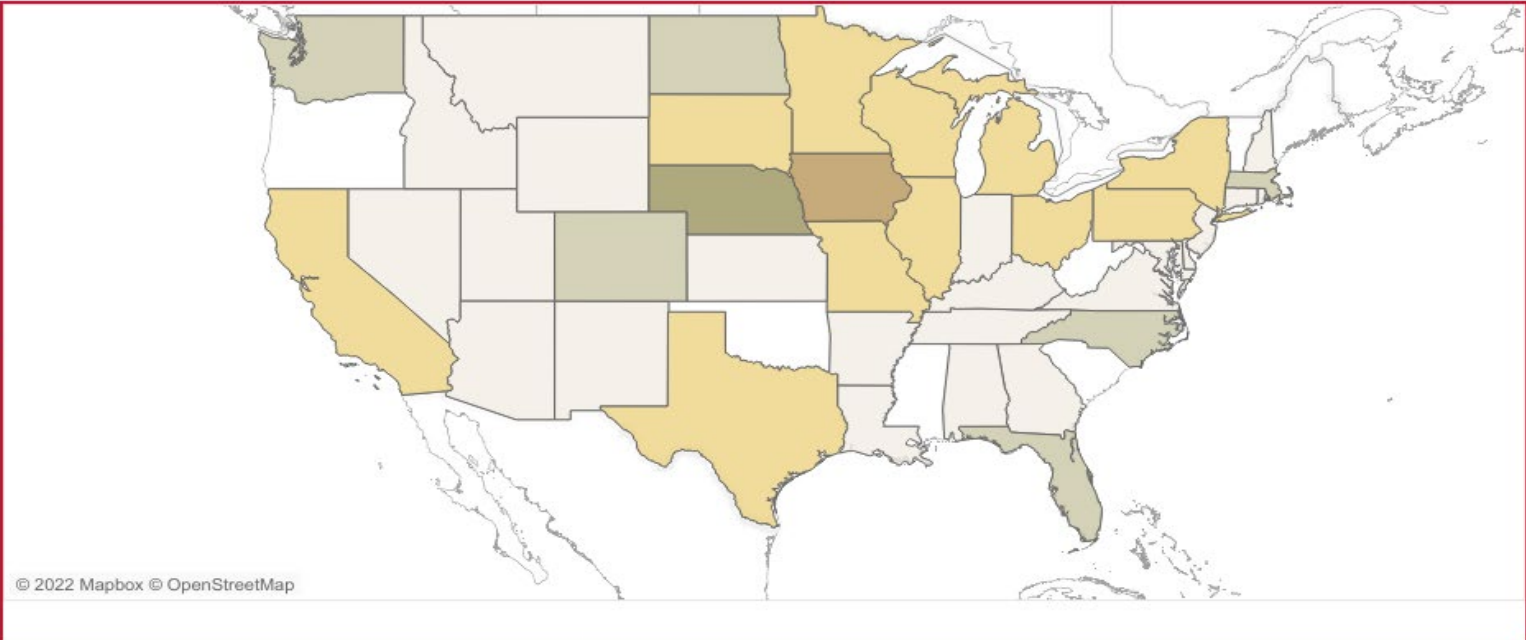

Undergraduate Students
24,409

Student Enrollment by State: Fall 2022
Grad Students in All Colleges

Graduate Students
2,493

- 1 - 5
- 6 - 10
- 11 - 50
- 51 - 200
- 201 - 500
- 501 - 10,000
- 10,001 +

Student Enrollment by State: Fall 2022
Prof Students in The College of Veterinary Medicine

Vet Med (DVM) Students
624

© 2022 Mapbox © OpenStreetMap

- 1 - 5
- 6 - 10
- 11 - 50
- 51 - 200
- 201 - 500
- 501 - 10,000
- 10,001 +

US Citizen from a Foreign Country

US Virgin Islands