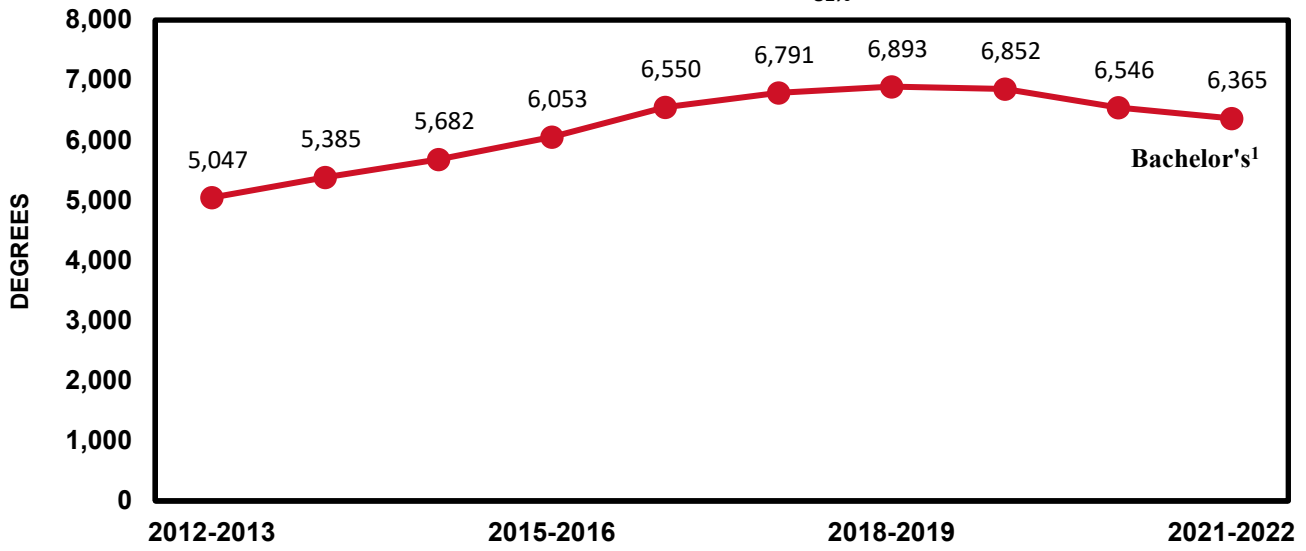

Degrees Awarded by Level

¹ Bachelor's degrees are counted only once for undergraduate students with more than one major.

Degrees Awarded by Level*continued*

YEAR	BACHELOR'S¹	VET MED	MASTER'S	SPECIALIST²	DOCTORATE³	TOTAL⁴
1872-1983	103,622	4,021	17,676	23	7,685	133,027
1983-1984	3,876	116	593	4	228	4,817
1984-1985	4,050	114	660	3	245	5,072
1985-1986	4,195	108	597	4	256	5,160
1986-1987	4,301	119	643	1	296	5,360
1987-1988	4,159	113	669	6	309	5,256
1988-1989	4,041	106	676	3	267	5,093
1989-1990	3,891	101	718	4	282	4,996
1990-1991	3,906	90	744	3	297	5,040
1991-1992	3,837	65	725	3	278	4,908
1992-1993	3,948	71	785	3	322	5,129
1993-1994	3,938	73	793	4	307	5,115
1994-1995	3,795	86	785	2	318	4,986
1995-1996	3,817	99	773	2	287	4,978
1996-1997	3,845	91	769	2	255	4,962
1997-1998	3,876	100	827	2	300	5,105
1998-1999	3,818	94	774	2	257	4,945
1999-2000	4,039	99	758	2	238	5,136
2000-2001	4,019	97	769	3	232	5,120
2001-2002	4,163	98	802		239	5,302
2002-2003	4,481	96	805		228	5,610
2003-2004	4,523	104	818		228	5,673
2004-2005	4,679	93	858		246	5,876
2005-2006	4,614	106	893		281	5,894
2006-2007	4,269	97	752		296	5,414
2007-2008	4,404	105	787		308	5,604
2008-2009	4,129	113	810		316	5,368
2009-2010	4,429	120	800		301	5,650
2010-2011	4,540	144	873		358	5,915
2011-2012	4,881	144	926		376	6,327
2012-2013	5,047	142	783		349	6,321
2013-2014	5,385	147	837		347	6,716
2014-2015	5,682	147	878		321	7,028
2015-2016	6,053	141	1,027		322	7,543
2016-2017	6,550	143	1,033		352	8,078
2017-2018	6,791	144	1,034		393	8,362
2018-2019	6,893	151	993		389	8,426
2019-2020	6,852	138	941		407	8,338
2020-2021	6,546	148	937		327	7,958
2021-2022	6,365	152	933		371	7,821
All Years	286,249	8,436	49,254	76	19,414	363,429

¹ Bachelor's degrees are counted only once for undergraduate students with more than one major.² Specialist degree was added in 1978-1979 and discontinued in 2001-2002.³ Beginning 2021-22, the Doctorate total includes Ph.D. and Ed.D.⁴ Honorary degrees are not included.