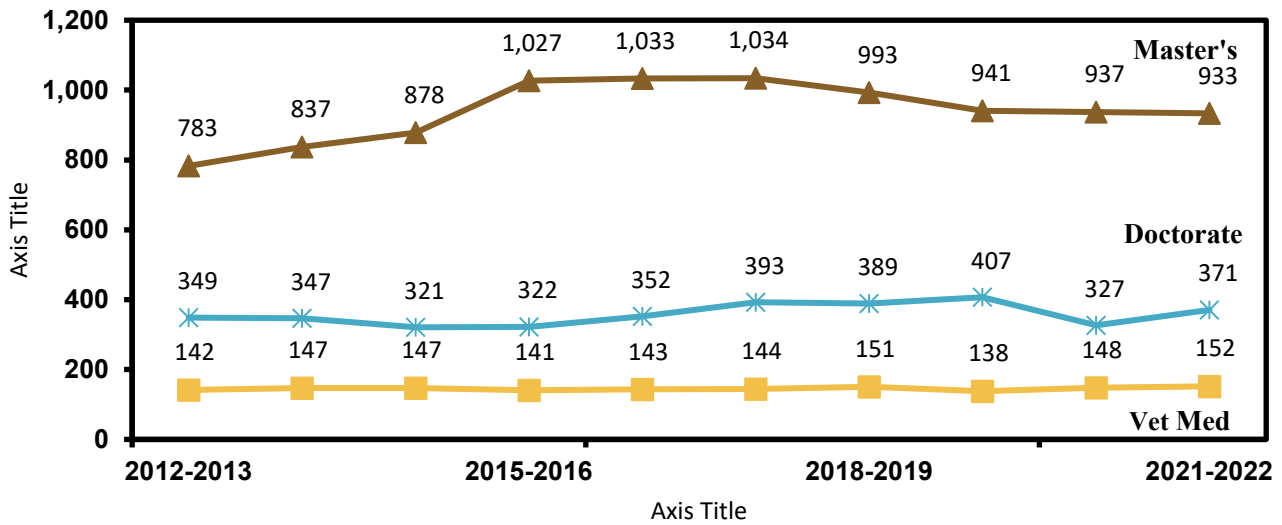

Degrees Awarded by Level

¹ Bachelor's degrees are counted only once for undergraduate students with more than one major.

Degrees Awarded by Level*continued*

YEAR	BACHELOR'S¹	VET MED	MASTER'S	SPECIALIST²	DOCTORATE³	TOTAL⁴
1872-1983	103,622	4,021	17,676	23	7,685	133,027
1983-1984	3,876	116	593	4	228	4,817
1984-1985	4,050	114	660	3	245	5,072
1985-1986	4,195	108	597	4	256	5,160
1986-1987	4,301	119	643	1	296	5,360
1987-1988	4,159	113	669	6	309	5,256
1988-1989	4,041	106	676	3	267	5,093
1989-1990	3,891	101	718	4	282	4,996
1990-1991	3,906	90	744	3	297	5,040
1991-1992	3,837	65	725	3	278	4,908
1992-1993	3,948	71	785	3	322	5,129
1993-1994	3,938	73	793	4	307	5,115
1994-1995	3,795	86	785	2	318	4,986
1995-1996	3,817	99	773	2	287	4,978
1996-1997	3,845	91	769	2	255	4,962
1997-1998	3,876	100	827	2	300	5,105
1998-1999	3,818	94	774	2	257	4,945
1999-2000	4,039	99	758	2	238	5,136
2000-2001	4,019	97	769	3	232	5,120
2001-2002	4,163	98	802		239	5,302
2002-2003	4,481	96	805		228	5,610
2003-2004	4,523	104	818		228	5,673
2004-2005	4,679	93	858		246	5,876
2005-2006	4,614	106	893		281	5,894
2006-2007	4,269	97	752		296	5,414
2007-2008	4,404	105	787		308	5,604
2008-2009	4,129	113	810		316	5,368
2009-2010	4,429	120	800		301	5,650
2010-2011	4,540	144	873		358	5,915
2011-2012	4,881	144	926		376	6,327
2012-2013	5,047	142	783		349	6,321
2013-2014	5,385	147	837		347	6,716
2014-2015	5,682	147	878		321	7,028
2015-2016	6,053	141	1,027		322	7,543
2016-2017	6,550	143	1,033		352	8,078
2017-2018	6,791	144	1,034		393	8,362
2018-2019	6,893	151	993		389	8,426
2019-2020	6,852	138	941		407	8,338
2020-2021	6,546	148	937		327	7,958
2021-2022	6,365	152	933		371	7,821
All Years	286,249	8,436	49,254	76	19,414	363,429

¹ Bachelor's degrees are counted only once for undergraduate students with more than one major.² Specialist degree was added in 1978-1979 and discontinued in 2001-2002.³ Beginning 2021-22, the Doctorate total includes Ph.D. and Ed.D.⁴ Honorary degrees are not included.