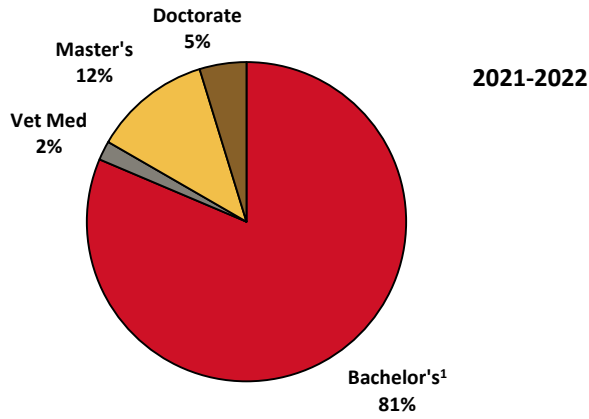

Degrees Awarded by Level

¹ Bachelor's degrees are counted only once for undergraduate students with more than one major.

Degrees Awarded by Level*continued*

YEAR	BACHELOR'S¹	VET MED	MASTER'S	SPECIALIST²	DOCTORATE³	TOTAL⁴
1872-1983	103,622	4,021	17,676	23	7,685	133,027
1983-1984	3,876	116	593	4	228	4,817
1984-1985	4,050	114	660	3	245	5,072
1985-1986	4,195	108	597	4	256	5,160
1986-1987	4,301	119	643	1	296	5,360
1987-1988	4,159	113	669	6	309	5,256
1988-1989	4,041	106	676	3	267	5,093
1989-1990	3,891	101	718	4	282	4,996
1990-1991	3,906	90	744	3	297	5,040
1991-1992	3,837	65	725	3	278	4,908
1992-1993	3,948	71	785	3	322	5,129
1993-1994	3,938	73	793	4	307	5,115
1994-1995	3,795	86	785	2	318	4,986
1995-1996	3,817	99	773	2	287	4,978
1996-1997	3,845	91	769	2	255	4,962
1997-1998	3,876	100	827	2	300	5,105
1998-1999	3,818	94	774	2	257	4,945
1999-2000	4,039	99	758	2	238	5,136
2000-2001	4,019	97	769	3	232	5,120
2001-2002	4,163	98	802		239	5,302
2002-2003	4,481	96	805		228	5,610
2003-2004	4,523	104	818		228	5,673
2004-2005	4,679	93	858		246	5,876
2005-2006	4,614	106	893		281	5,894
2006-2007	4,269	97	752		296	5,414
2007-2008	4,404	105	787		308	5,604
2008-2009	4,129	113	810		316	5,368
2009-2010	4,429	120	800		301	5,650
2010-2011	4,540	144	873		358	5,915
2011-2012	4,881	144	926		376	6,327
2012-2013	5,047	142	783		349	6,321
2013-2014	5,385	147	837		347	6,716
2014-2015	5,682	147	878		321	7,028
2015-2016	6,053	141	1,027		322	7,543
2016-2017	6,550	143	1,033		352	8,078
2017-2018	6,791	144	1,034		393	8,362
2018-2019	6,893	151	993		389	8,426
2019-2020	6,852	138	941		407	8,338
2020-2021	6,546	148	937		327	7,958
2021-2022	6,365	152	933		371	7,821
All Years	286,249	8,436	49,254	76	19,414	363,429

¹ Bachelor's degrees are counted only once for undergraduate students with more than one major.² Specialist degree was added in 1978-1979 and discontinued in 2001-2002.³ Beginning 2021-22, the Doctorate total includes Ph.D. and Ed.D.⁴ Honorary degrees are not included.