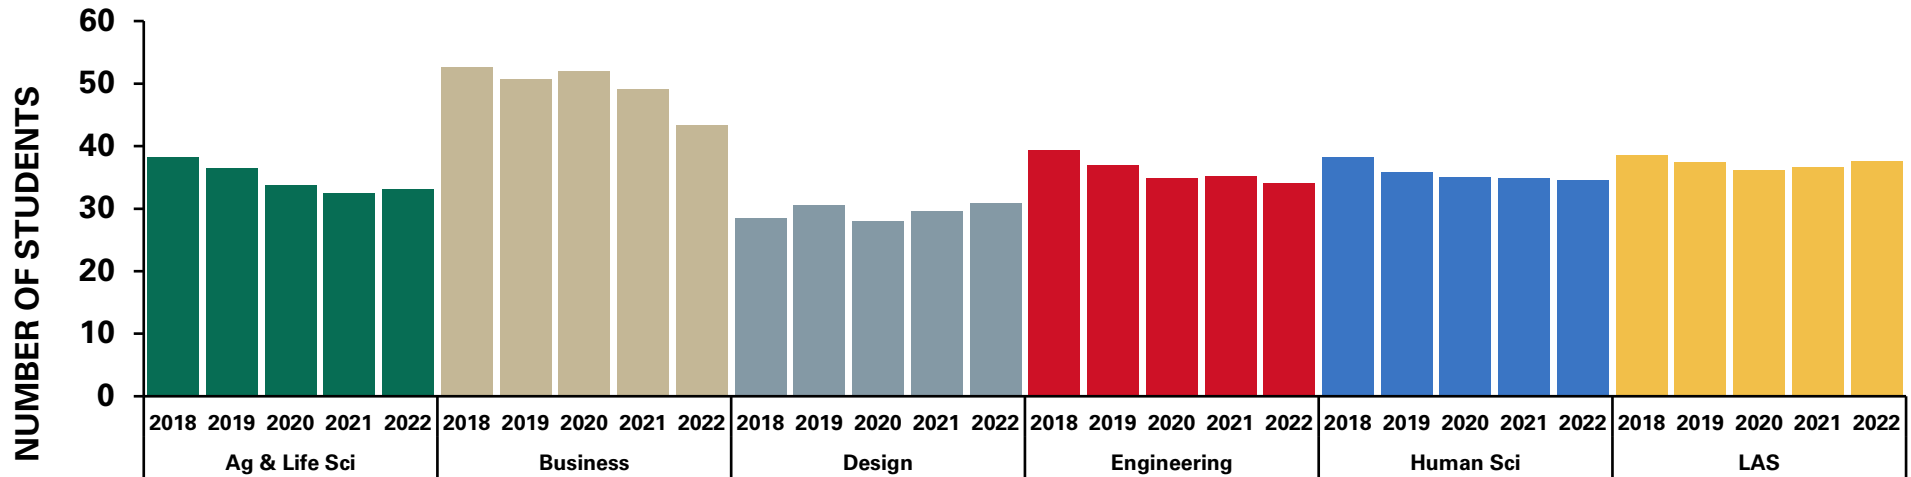

Average Section¹ Size by College and Course Level

continued

Average Undergraduate Section Size