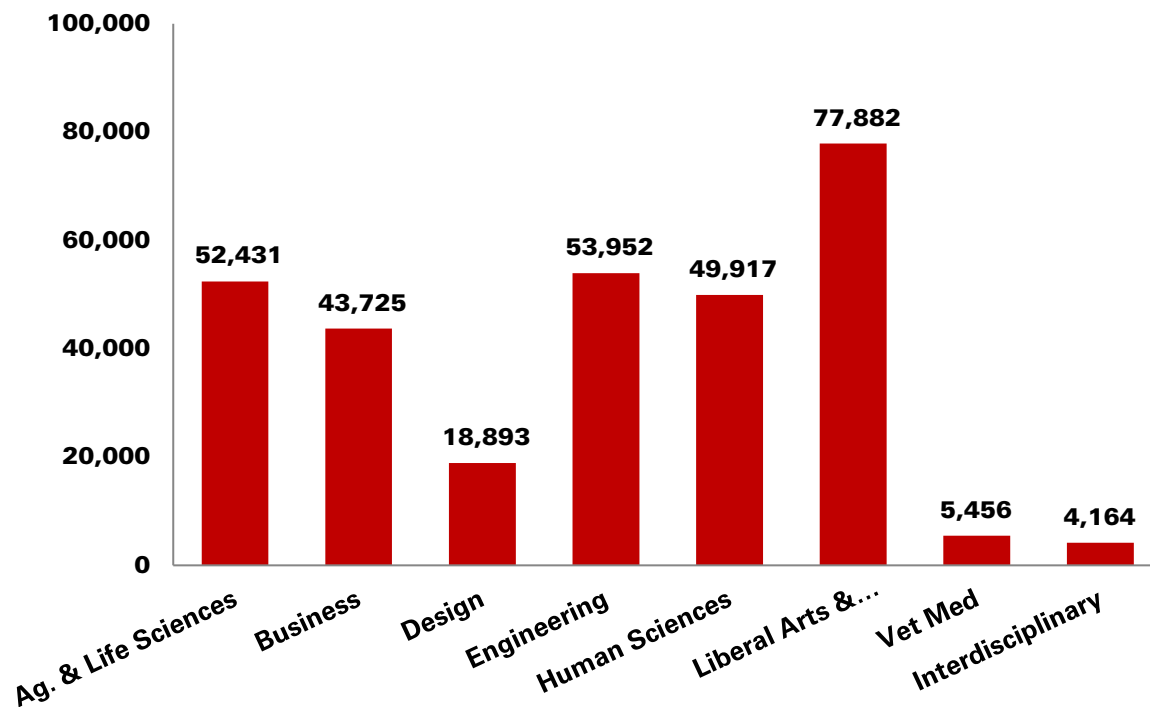

Alumni by College

Fall 2022 Living Alumni

| COLLEGE | NUMBER ¹ | PERCENT |
|-------------------------------|---------------------|---------------|
| Agriculture and Life Sciences | 52,431 | 17.1% |
| Business | 43,725 | 14.3% |
| Design | 18,893 | 6.2% |
| Engineering | 53,952 | 17.6% |
| Human Sciences ² | 49,917 | 16.3% |
| Liberal Arts and Sciences | 77,882 | 25.4% |
| Vet Med | 5,456 | 1.8% |
| Interdisciplinary | 4,164 | 1.4% |
| Total | 306,420 | 100.0% |

¹ This column includes all degrees granted in each college.

² The College of Human Sciences includes the former College of Education and the College of Family and Consumer Sciences graduates.

Office of Institutional Research (Source: ISU Foundation)