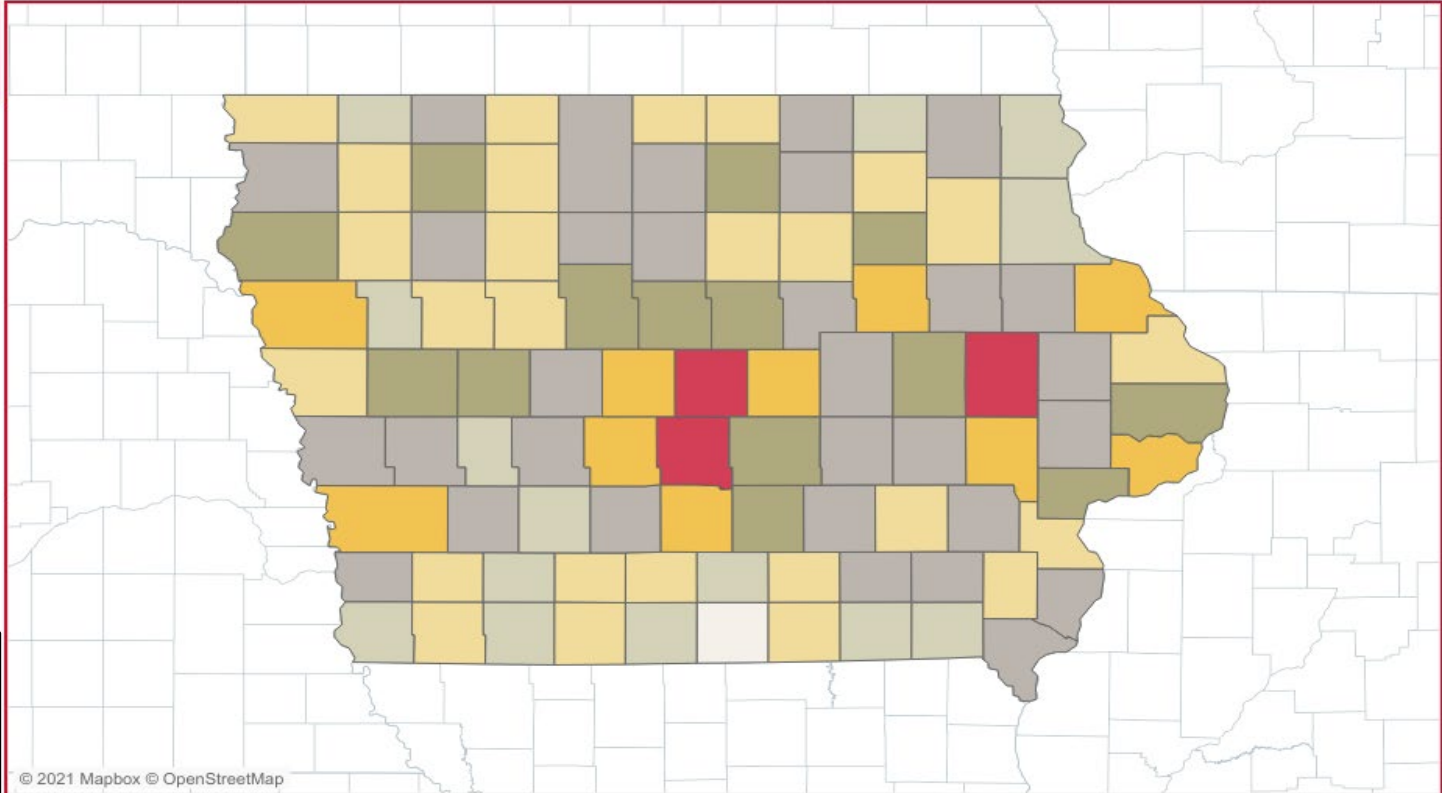

Total Number: 15,706 1,287 239 17,232

¹ Undergraduate, Graduate, Vet Med (DVM)

Office of Institutional Research (Source: e-Data Warehouse)

Last Updated: 10/1/2021

Student Enrollment by Iowa County: Fall 2021 Undergraduate Students in All Colleges

Undergraduate Students
23,281

© 2021 Mapbox © OpenStreetMap

Fact Book 2021: View prepared by the Iowa State University, Office of Institutional Research.

Student Enrollment by Iowa County: Fall 2021

Vet Med (DVM) Students in The College of Veterinary Medicine