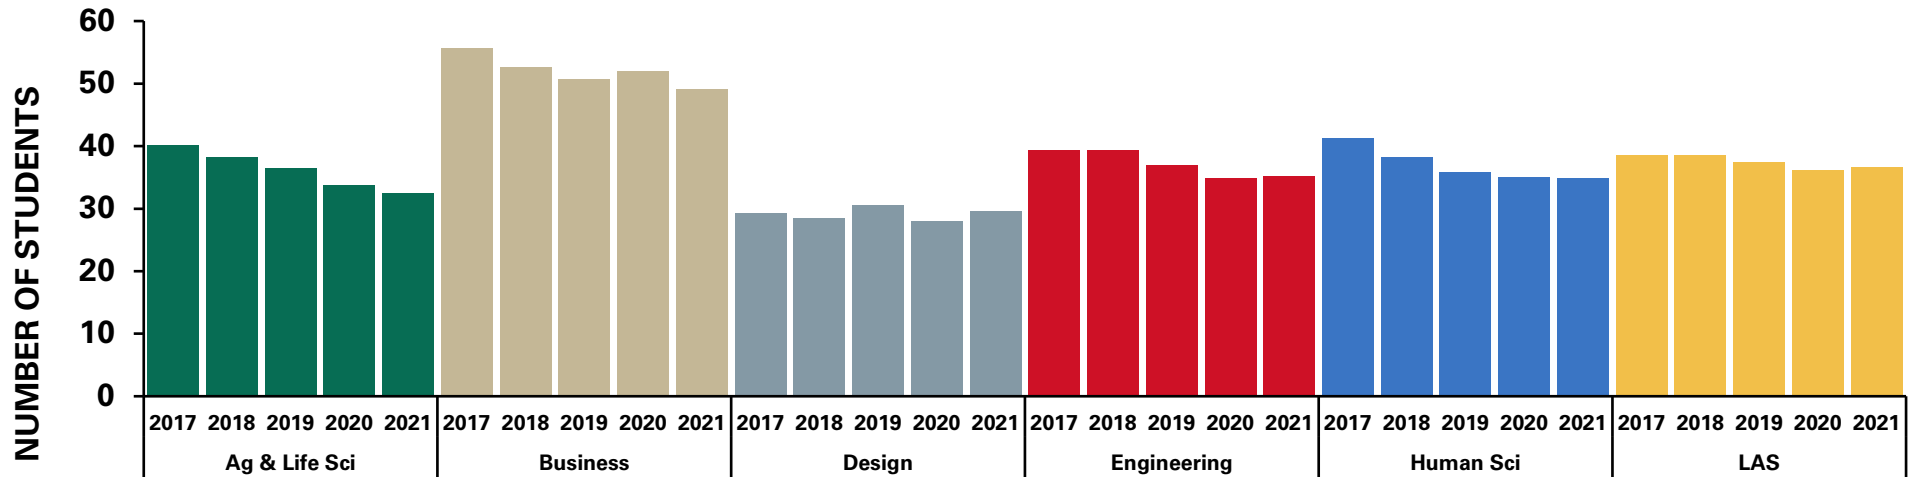

Average Section¹ Size by College and Course Level

continued

Average Undergraduate Section Size