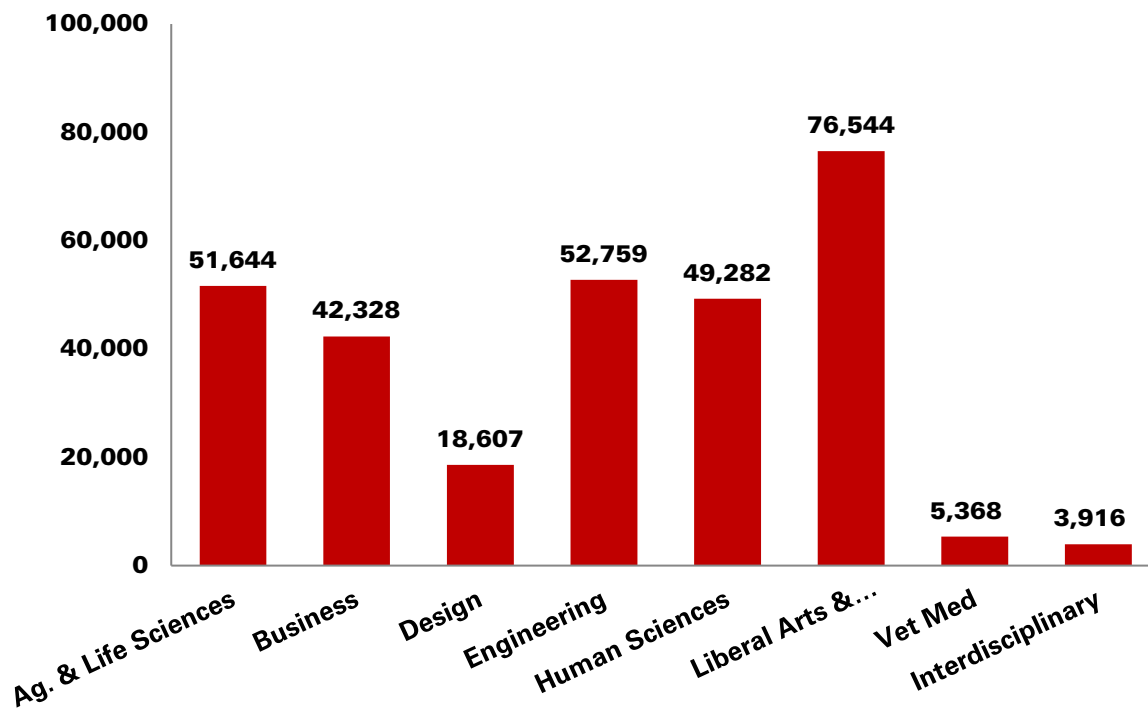

## Alumni by College

Fall 2021 Living Alumni

COLLEGE	NUMBER <sup>1</sup>	PERCENT
Agriculture and Life Sciences	51,644	17.2%
Business	42,328	14.1%
Design	18,607	6.2%
Engineering	52,759	17.6%
Human Sciences <sup>2</sup>	49,282	16.4%
Liberal Arts and Sciences	76,544	25.5%
Vet Med	5,368	1.8%
Interdisciplinary	3,916	1.3%
<b>Total</b>	<b>300,448</b>	<b>100.0%</b>

<sup>1</sup> Alumni are counted in the college of their first degree. Alumni receiving degrees in two or more colleges in the year of their first degree are counted in each college.

<sup>2</sup> The College of Human Sciences includes the former College of Education and the College of Family and Consumer Sciences graduates.