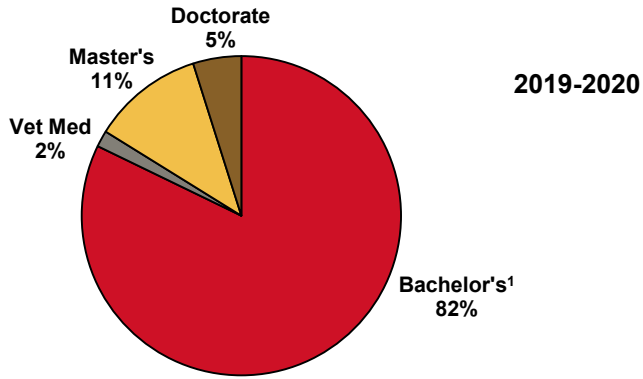

Degrees Awarded by Level

¹ Bachelor's degrees are counted only once for undergraduate students with more than one major.

Degrees Awarded by Level*continued*

YEAR	BACHELOR'S¹	VET MED	MASTER'S	SPECIALIST²	DOCTORATE	TOTAL³
1872-1983	103,622	4,021	17,676	23	7,685	133,027
1983-1984	3,876	116	593	4	228	4,817
1984-1985	4,050	114	660	3	245	5,072
1985-1986	4,195	108	597	4	256	5,160
1986-1987	4,301	119	643	1	296	5,360
1987-1988	4,159	113	669	6	309	5,256
1988-1989	4,041	106	676	3	267	5,093
1989-1990	3,891	101	718	4	282	4,996
1990-1991	3,906	90	744	3	297	5,040
1991-1992	3,837	65	725	3	278	4,908
1992-1993	3,948	71	785	3	322	5,129
1993-1994	3,938	73	793	4	307	5,115
1994-1995	3,795	86	785	2	318	4,986
1995-1996	3,817	99	773	2	287	4,978
1996-1997	3,845	91	769	2	255	4,962
1997-1998	3,876	100	827	2	300	5,105
1998-1999	3,818	94	774	2	257	4,945
1999-2000	4,039	99	758	2	238	5,136
2000-2001	4,019	97	769	3	232	5,120
2001-2002	4,163	98	802		239	5,302
2002-2003	4,481	96	805		228	5,610
2003-2004	4,523	104	818		228	5,673
2004-2005	4,679	93	858		246	5,876
2005-2006	4,614	106	893		281	5,894
2006-2007	4,269	97	752		296	5,414
2007-2008	4,404	105	787		308	5,604
2008-2009	4,129	113	810		316	5,368
2009-2010	4,429	120	800		301	5,650
2010-2011	4,540	144	873		358	5,915
2011-2012	4,881	144	926		376	6,327
2012-2013	5,047	142	783		349	6,321
2013-2014	5,385	147	837		347	6,716
2014-2015	5,682	147	878		321	7,028
2015-2016	6,053	141	1,027		322	7,543
2016-2017	6,550	143	1,033		352	8,078
2017-2018	6,791	144	1,034		393	8,362
2018-2019	6,893	151	993		389	8,426
2019-2020	6,852	138	941		407	8,338
All Years	273,338	8,136	47,384	76	18,716	347,650

¹ Bachelor's degrees are counted only once for undergraduate students with more than one major.² Specialist degree was added in 1978-1979 and discontinued in 2001-2002.³ Honorary degrees are not included.