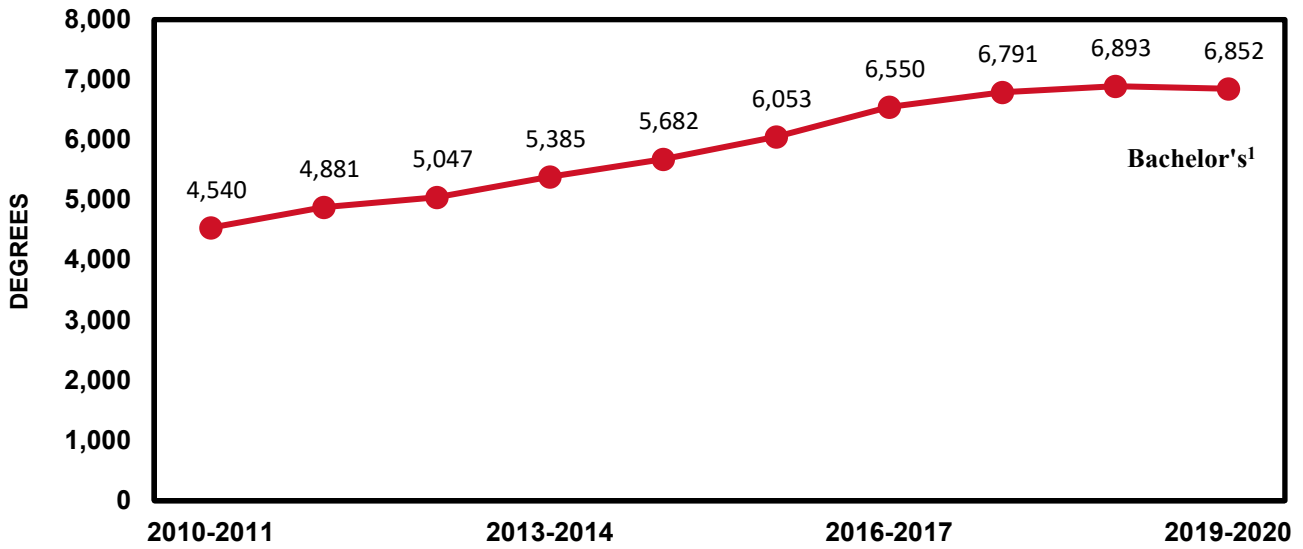

Degrees Awarded by Level

¹ Bachelor's degrees are counted only once for undergraduate students with more than one major.

Degrees Awarded by Level*continued*

YEAR	BACHELOR'S¹	VET MED	MASTER'S	SPECIALIST²	DOCTORATE	TOTAL³
1872-1983	103,622	4,021	17,676	23	7,685	133,027
1983-1984	3,876	116	593	4	228	4,817
1984-1985	4,050	114	660	3	245	5,072
1985-1986	4,195	108	597	4	256	5,160
1986-1987	4,301	119	643	1	296	5,360
1987-1988	4,159	113	669	6	309	5,256
1988-1989	4,041	106	676	3	267	5,093
1989-1990	3,891	101	718	4	282	4,996
1990-1991	3,906	90	744	3	297	5,040
1991-1992	3,837	65	725	3	278	4,908
1992-1993	3,948	71	785	3	322	5,129
1993-1994	3,938	73	793	4	307	5,115
1994-1995	3,795	86	785	2	318	4,986
1995-1996	3,817	99	773	2	287	4,978
1996-1997	3,845	91	769	2	255	4,962
1997-1998	3,876	100	827	2	300	5,105
1998-1999	3,818	94	774	2	257	4,945
1999-2000	4,039	99	758	2	238	5,136
2000-2001	4,019	97	769	3	232	5,120
2001-2002	4,163	98	802		239	5,302
2002-2003	4,481	96	805		228	5,610
2003-2004	4,523	104	818		228	5,673
2004-2005	4,679	93	858		246	5,876
2005-2006	4,614	106	893		281	5,894
2006-2007	4,269	97	752		296	5,414
2007-2008	4,404	105	787		308	5,604
2008-2009	4,129	113	810		316	5,368
2009-2010	4,429	120	800		301	5,650
2010-2011	4,540	144	873		358	5,915
2011-2012	4,881	144	926		376	6,327
2012-2013	5,047	142	783		349	6,321
2013-2014	5,385	147	837		347	6,716
2014-2015	5,682	147	878		321	7,028
2015-2016	6,053	141	1,027		322	7,543
2016-2017	6,550	143	1,033		352	8,078
2017-2018	6,791	144	1,034		393	8,362
2018-2019	6,893	151	993		389	8,426
2019-2020	6,852	138	941		407	8,338
All Years	273,338	8,136	47,384	76	18,716	347,650

¹ Bachelor's degrees are counted only once for undergraduate students with more than one major.² Specialist degree was added in 1978-1979 and discontinued in 2001-2002.³ Honorary degrees are not included.