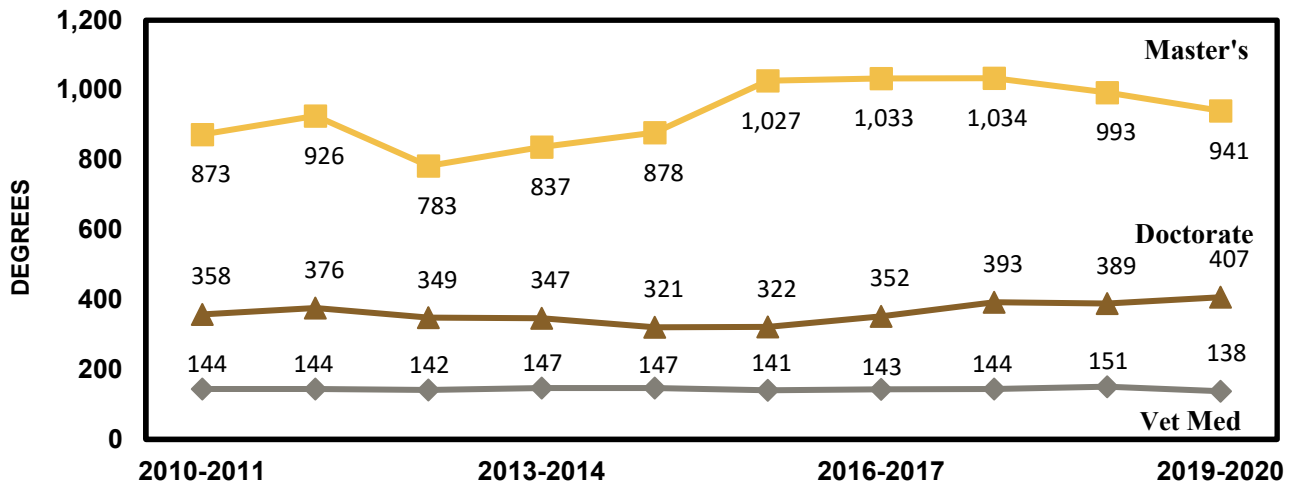

Degrees Awarded by Level

¹ Bachelor's degrees are counted only once for undergraduate students with more than one major.

Degrees Awarded by Level*continued*

YEAR	BACHELOR'S¹	VET MED	MASTER'S	SPECIALIST²	DOCTORATE	TOTAL³
1872-1983	103,622	4,021	17,676	23	7,685	133,027
1983-1984	3,876	116	593	4	228	4,817
1984-1985	4,050	114	660	3	245	5,072
1985-1986	4,195	108	597	4	256	5,160
1986-1987	4,301	119	643	1	296	5,360
1987-1988	4,159	113	669	6	309	5,256
1988-1989	4,041	106	676	3	267	5,093
1989-1990	3,891	101	718	4	282	4,996
1990-1991	3,906	90	744	3	297	5,040
1991-1992	3,837	65	725	3	278	4,908
1992-1993	3,948	71	785	3	322	5,129
1993-1994	3,938	73	793	4	307	5,115
1994-1995	3,795	86	785	2	318	4,986
1995-1996	3,817	99	773	2	287	4,978
1996-1997	3,845	91	769	2	255	4,962
1997-1998	3,876	100	827	2	300	5,105
1998-1999	3,818	94	774	2	257	4,945
1999-2000	4,039	99	758	2	238	5,136
2000-2001	4,019	97	769	3	232	5,120
2001-2002	4,163	98	802		239	5,302
2002-2003	4,481	96	805		228	5,610
2003-2004	4,523	104	818		228	5,673
2004-2005	4,679	93	858		246	5,876
2005-2006	4,614	106	893		281	5,894
2006-2007	4,269	97	752		296	5,414
2007-2008	4,404	105	787		308	5,604
2008-2009	4,129	113	810		316	5,368
2009-2010	4,429	120	800		301	5,650
2010-2011	4,540	144	873		358	5,915
2011-2012	4,881	144	926		376	6,327
2012-2013	5,047	142	783		349	6,321
2013-2014	5,385	147	837		347	6,716
2014-2015	5,682	147	878		321	7,028
2015-2016	6,053	141	1,027		322	7,543
2016-2017	6,550	143	1,033		352	8,078
2017-2018	6,791	144	1,034		393	8,362
2018-2019	6,893	151	993		389	8,426
2019-2020	6,852	138	941		407	8,338
All Years	273,338	8,136	47,384	76	18,716	347,650

¹ Bachelor's degrees are counted only once for undergraduate students with more than one major.² Specialist degree was added in 1978-1979 and discontinued in 2001-2002.³ Honorary degrees are not included.