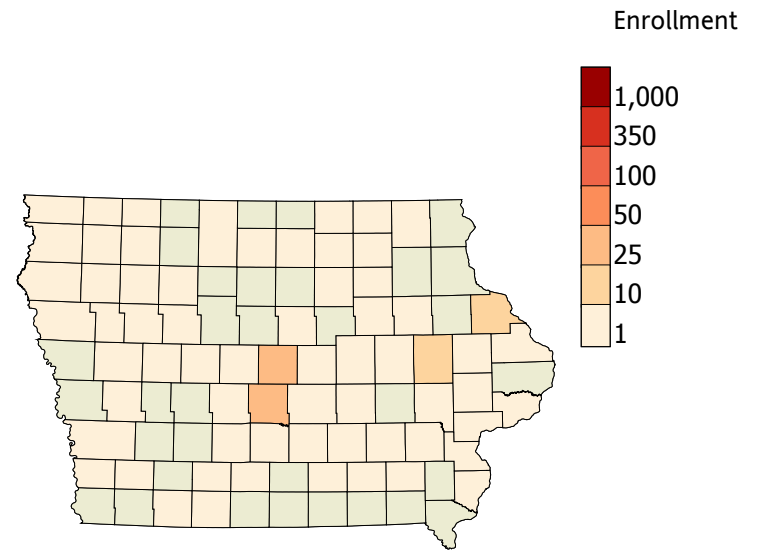

Year: 2019
Term: Fall
Major: All Majors

College: All Colleges
Department: All Departments
Level: Prof

County	Enrollment
Benton	1
Black Hawk	9
Boone	1
Bremer	2
Buchanan	2
Buena Vista	1
Butler	1
Calhoun	2
Carroll	4
Cedar	2
Cerro Gordo	1
Cherokee	3
Chickasaw	1
Clarke	1
Clay	1
Crawford	1

County	Enrollment
Dallas	5
Des Moines	2
Dickinson	2
Dubuque	10
Floyd	1
Greene	2
Hancock	1
Hardin	3
Howard	2
Ida	2

County	Enrollment
Jackson	3
Jasper	1
Jefferson	1
Johnson	8
Jones	2
Keokuk	1
Kossuth	2
Linn	14
Louisa	1
Lyon	2
Madison	6
Mahaska	1
Marion	1
Marshall	1
Mills	1
Mitchell	3
Monroe	2
Montgomery	1
Muscatine	1
O'Brien	1
Osceola	1

County	Enrollment
Plymouth	2
Pocahontas	1
Polk	27
Pottawattamie	4
Poweshiek	2
Ringgold	1
Sac	5
Scott	8
Shelby	1
Sioux	7
Story	29
Tama	1
Taylor	3
Union	1
Wapello	3
Warren	5
Washington	1
Winneshiek	3
Woodbury	4