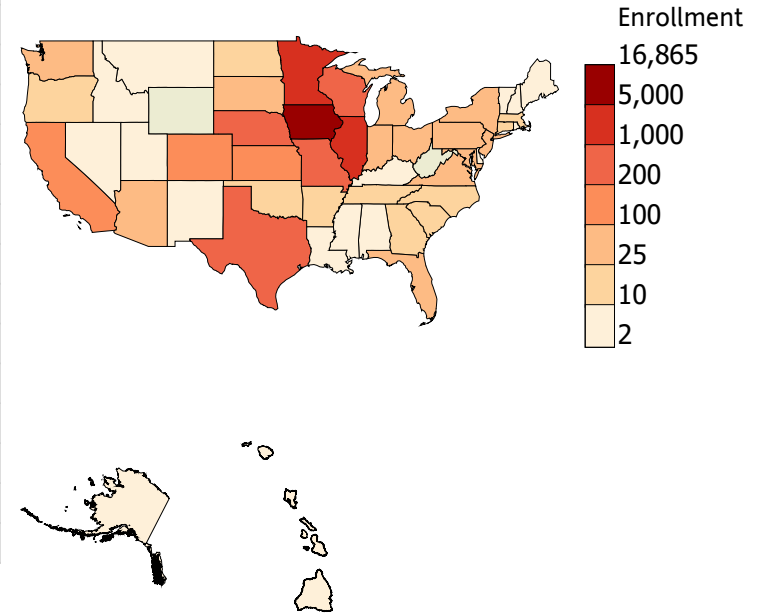

Enrollment Residency Maps: Undergraduate by State

Year: 2019
Term: Fall
Major: All Majors
College: All Colleges
Department: All Departments
Level: UGrad

State	Enrollment	State	Enrollment	State	Enrollment
Alabama	8	Maine	2	Pennsylvania	43
Alaska	5	Maryland	25	Puerto Rico	172
Arizona	34	Massachusetts	21	Rhode Island	4
Arkansas	12	Michigan	67	South Carolina	10
California	198	Minnesota	2,741	South Dakota	90
Colorado	111	Mississippi	5	Tennessee	17
Connecticut	21	Missouri	299	Texas	258
Delaware	3	Montana	6	U.S. Citizen in a Foreign Country	90
Florida	66	Nebraska	307	Utah	2
Georgia	24	Nevada	9	Vermont	3
Guam	1	New Hampshire	7	Virgin Islands	2
Hawaii	7	New Jersey	32	Virginia	41
Idaho	2	New Mexico	5	Washington	26
Illinois	4,090	New York	37	Washington, DC	4
Indiana	55	North Carolina	18	Wisconsin	677
Iowa	16,865	North Dakota	12		
Kansas	153	Ohio	51		
Kentucky	3	Oklahoma	12		
Louisiana	3	Oregon	11		

Undergraduate Enrollment

Iowa Residents 16,865
 U.S., Non-Iowa Residents 9,928
 International (Non-U.S.) 1,501

Total 28,294