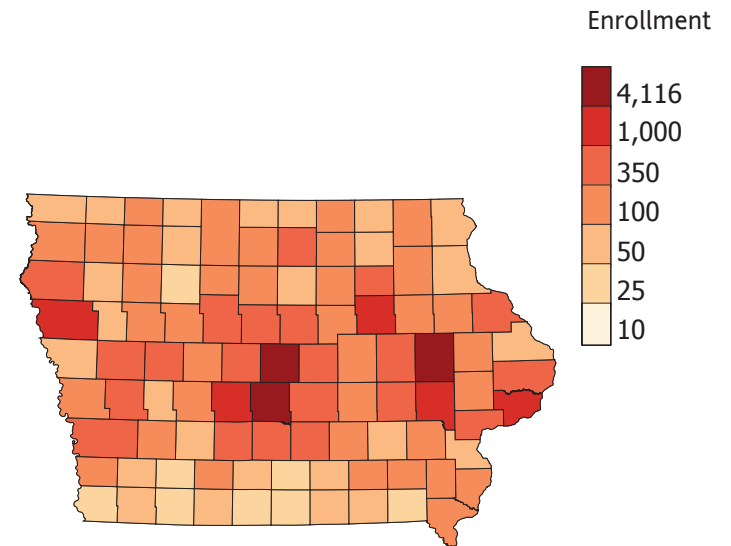

Enrollment Residency Maps: Undergraduate by Iowa County

Year: 2019
Term: Fall
Major: All Majors

College: All Colleges
Department: All Departments
Level: UGrad

County	Enrollment	County	Enrollment	County	Enrollment	County	Enrollment
Adair	26	Dallas	880	Jackson	44	Page	45
Adams	14	Davis	26	Jasper	164	Palo Alto	33
Allamakee	36	Decatur	24	Jefferson	55	Plymouth	169
Appanoose	37	Delaware	91	Johnson	430	Pocahontas	22
Audubon	34	Des Moines	88	Jones	53	Polk	4,116
Benton	122	Dickinson	77	Keokuk	36	Pottawattamie	335
Black Hawk	440	Dubuque	345	Kossuth	80	Poweshiek	57
Boone	218	Emmet	28	Lee	75	Ringgold	26
Bremer	108	Fayette	67	Linn	1,139	Sac	57
Buchanan	90	Floyd	80	Louisa	28	Scott	699
Buena Vista	85	Franklin	48	Lucas	24	Shelby	104
Butler	53	Fremont	19	Lyon	31	Sioux	82
Calhoun	53	Greene	72	Madison	115	Story	1,380
Carroll	196	Grundy	84	Mahaska	85	Tama	81
Cass	54	Guthrie	60	Marion	198	Taylor	21
Cedar	84	Hamilton	125	Marshall	237	Union	66
Cerro Gordo	183	Hancock	79	Mills	84	Van Buren	14
Cherokee	30	Hardin	108	Mitchell	82	Wapello	73
Chickasaw	49	Harrison	53	Monona	29	Warren	339
Clarke	41	Henry	70	Monroe	33	Washington	90
Clay	83	Howard	25	Montgomery	36	Wayne	18
Clayton	37	Humboldt	58	Muscatine	147	Webster	175
Clinton	142	Ida	25	O'Brien	56	Winnebago	40
Crawford	103	Iowa	109	Osceola	25	Winneshiek	65
						Woodbury	408
						Worth	36
						Wright	69

Undergraduate Enrollment

Iowa Residents 16,865
 U.S., Non-Iowa Residents 9,928
 International (Non-U.S.) 1,501

Total 28,294