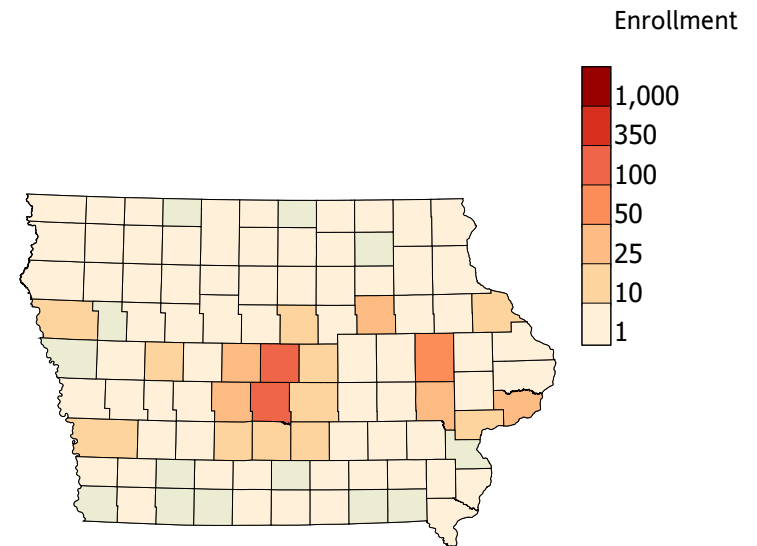

**Enrollment Residency Maps: Graduate by Iowa County**

**Year:** 2019  
**Term:** Fall  
**Major:** All Majors

**College:** All Colleges  
**Department:** All Departments  
**Level:** Grad

County	Enrollment	County	Enrollment	County	Enrollment	County	Enrollment
Adair	4	Dallas	38	Jackson	2	Page	1
Allamakee	2	Decatur	1	Jasper	10	Palo Alto	3
Appanoose	2	Delaware	7	Jefferson	5	Plymouth	4
Audubon	2	Des Moines	9	Johnson	37	Pocahontas	2
Benton	8	Dickinson	5	Jones	3	Polk	332
Black Hawk	35	Dubuque	21	Keokuk	3	Pottawattamie	12
Boone	29	Fayette	3	Kossuth	6	Poweshiek	2
Bremer	8	Floyd	3	Lee	4	Sac	5
Buchanan	3	Franklin	2	Linn	61	Scott	33
Buena Vista	2	Greene	4	Lyon	1	Shelby	4
Butler	1	Grundy	7	Madison	10	Sioux	6
Calhoun	6	Guthrie	3	Mahaska	4	Story	301
Carroll	11	Hamilton	9	Marion	10	Tama	5
Cass	1	Hancock	5	Marshall	18	Union	4
Cedar	4	Hardin	11	Mills	2	Wapello	2
Cerro Gordo	7	Harrison	1	Mitchell	2	Warren	14
Cherokee	1	Henry	1	Monroe	2	Washington	6
Clarke	4	Howard	5	Montgomery	1	Wayne	2
Clay	4	Humboldt	3	Muscatine	10	Webster	3
Clayton	2	Iowa	5	O'Brien	3	Winnebago	4
Clinton	5			Osceola	1	Winneshiek	2
Crawford	5					Woodbury	18
						Wright	2

**Graduate Enrollment**  
 Iowa Resident 1,251  
 U.S., Non-Iowa Resident 1,556  
 International (Non-U.S.) 1,691  
**Total 4,498**