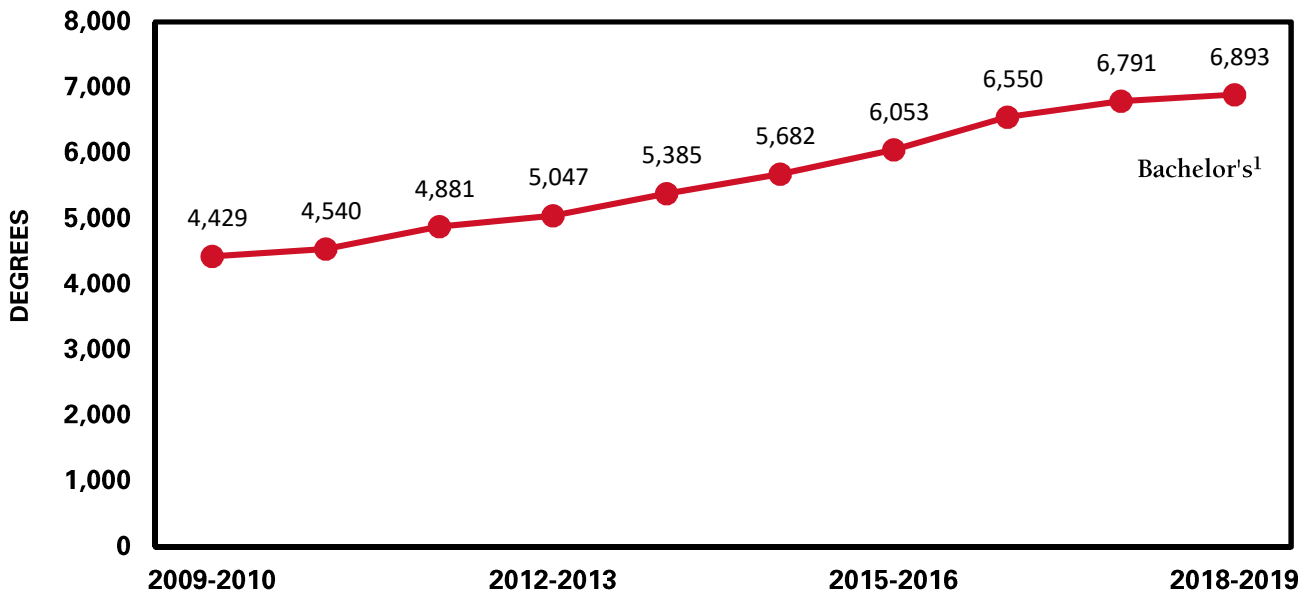

Degrees Awarded by Level

¹ Bachelor's degrees are counted only once for undergraduate students with more than one major.

Degrees Awarded by Level*continued*

YEAR	BACHELOR'S¹	VET MED	MASTER'S	SPECIALIST²	DOCTORATE	TOTAL³
1872-1983	103,622	4,021	17,676	23	7,685	133,027
1983-1984	3,876	116	593	4	228	4,817
1984-1985	4,050	114	660	3	245	5,072
1985-1986	4,195	108	597	4	256	5,160
1986-1987	4,301	119	643	1	296	5,360
1987-1988	4,159	113	669	6	309	5,256
1988-1989	4,041	106	676	3	267	5,093
1989-1990	3,891	101	718	4	282	4,996
1990-1991	3,906	90	744	3	297	5,040
1991-1992	3,837	65	725	3	278	4,908
1992-1993	3,948	71	785	3	322	5,129
1993-1994	3,938	73	793	4	307	5,115
1994-1995	3,795	86	785	2	318	4,986
1995-1996	3,817	99	773	2	287	4,978
1996-1997	3,845	91	769	2	255	4,962
1997-1998	3,876	100	827	2	300	5,105
1998-1999	3,818	94	774	2	257	4,945
1999-2000	4,039	99	758	2	238	5,136
2000-2001	4,019	97	769	3	232	5,120
2001-2002	4,163	98	802		239	5,302
2002-2003	4,481	96	805		228	5,610
2003-2004	4,523	104	818		228	5,673
2004-2005	4,679	93	858		246	5,876
2005-2006	4,614	106	893		281	5,894
2006-2007	4,269	97	752		296	5,414
2007-2008	4,404	105	787		308	5,604
2008-2009	4,129	113	810		316	5,368
2009-2010	4,429	120	800		301	5,650
2010-2011	4,540	144	873		358	5,915
2011-2012	4,881	144	926		376	6,327
2012-2013	5,047	142	783		349	6,321
2013-2014	5,385	147	837		347	6,716
2014-2015	5,682	147	878		321	7,028
2015-2016	6,053	141	1,027		322	7,543
2016-2017	6,550	143	1,033		352	8,078
2017-2018	6,791	144	1,034		393	8,362
2018-2019	6,893	151	993		389	8,426
All Years	266,486	7,998	46,443	76	18,309	339,312

¹ Bachelor's degrees are counted only once for undergraduate students with more than one major.² Specialist degree was added in 1978-1979 and discontinued in 2001-2002.³ Honorary degrees are not included.