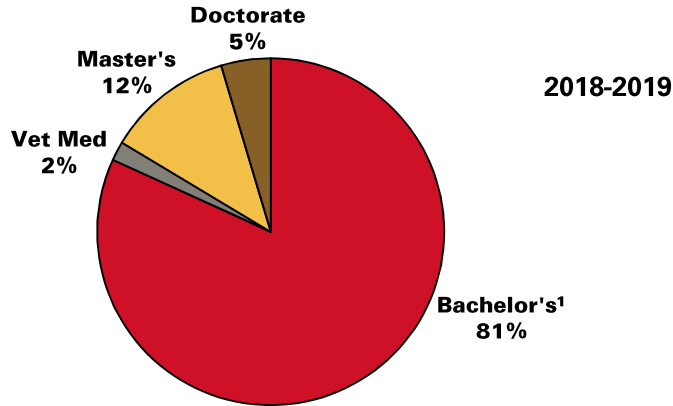

Degrees Awarded by Level

¹ Bachelor's degrees are counted only once for undergraduate students with more than one major.

Degrees Awarded by Level*continued*

YEAR	BACHELOR'S¹	VET MED	MASTER'S	SPECIALIST²	DOCTORATE	TOTAL³
1872-1983	103,622	4,021	17,676	23	7,685	133,027
1983-1984	3,876	116	593	4	228	4,817
1984-1985	4,050	114	660	3	245	5,072
1985-1986	4,195	108	597	4	256	5,160
1986-1987	4,301	119	643	1	296	5,360
1987-1988	4,159	113	669	6	309	5,256
1988-1989	4,041	106	676	3	267	5,093
1989-1990	3,891	101	718	4	282	4,996
1990-1991	3,906	90	744	3	297	5,040
1991-1992	3,837	65	725	3	278	4,908
1992-1993	3,948	71	785	3	322	5,129
1993-1994	3,938	73	793	4	307	5,115
1994-1995	3,795	86	785	2	318	4,986
1995-1996	3,817	99	773	2	287	4,978
1996-1997	3,845	91	769	2	255	4,962
1997-1998	3,876	100	827	2	300	5,105
1998-1999	3,818	94	774	2	257	4,945
1999-2000	4,039	99	758	2	238	5,136
2000-2001	4,019	97	769	3	232	5,120
2001-2002	4,163	98	802		239	5,302
2002-2003	4,481	96	805		228	5,610
2003-2004	4,523	104	818		228	5,673
2004-2005	4,679	93	858		246	5,876
2005-2006	4,614	106	893		281	5,894
2006-2007	4,269	97	752		296	5,414
2007-2008	4,404	105	787		308	5,604
2008-2009	4,129	113	810		316	5,368
2009-2010	4,429	120	800		301	5,650
2010-2011	4,540	144	873		358	5,915
2011-2012	4,881	144	926		376	6,327
2012-2013	5,047	142	783		349	6,321
2013-2014	5,385	147	837		347	6,716
2014-2015	5,682	147	878		321	7,028
2015-2016	6,053	141	1,027		322	7,543
2016-2017	6,550	143	1,033		352	8,078
2017-2018	6,791	144	1,034		393	8,362
2018-2019	6,893	151	993		389	8,426
All Years	266,486	7,998	46,443	76	18,309	339,312

¹ Bachelor's degrees are counted only once for undergraduate students with more than one major.² Specialist degree was added in 1978-1979 and discontinued in 2001-2002.³ Honorary degrees are not included.