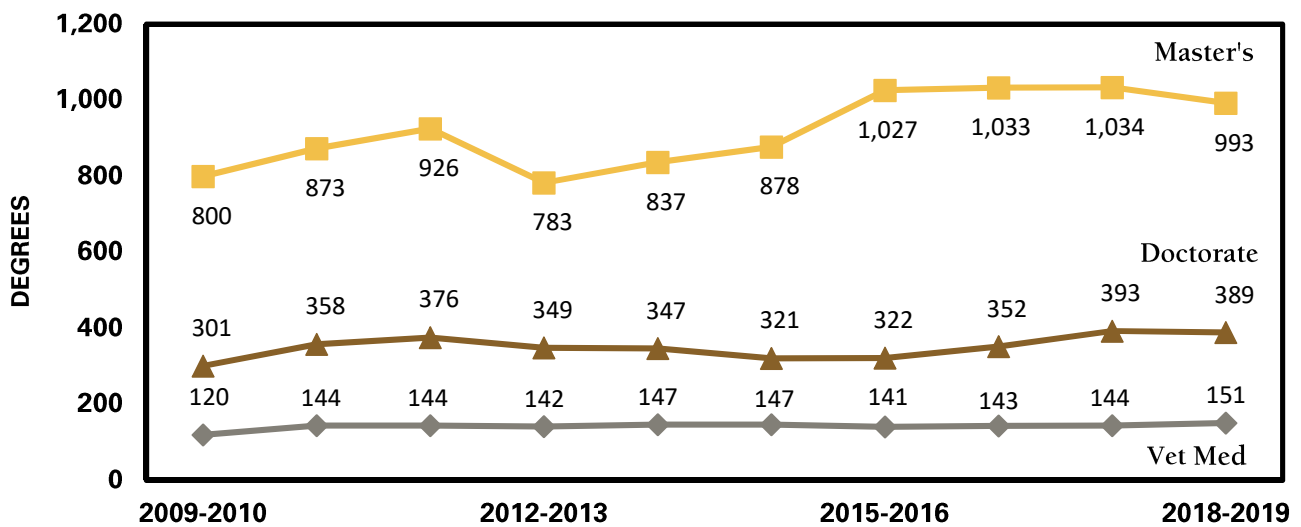

Degrees Awarded by Level

¹ Bachelor's degrees are counted only once for undergraduate students with more than one major.

Degrees Awarded by Level*continued*

YEAR	BACHELOR'S¹	VET MED	MASTER'S	SPECIALIST²	DOCTORATE	TOTAL³
1872-1983	103,622	4,021	17,676	23	7,685	133,027
1983-1984	3,876	116	593	4	228	4,817
1984-1985	4,050	114	660	3	245	5,072
1985-1986	4,195	108	597	4	256	5,160
1986-1987	4,301	119	643	1	296	5,360
1987-1988	4,159	113	669	6	309	5,256
1988-1989	4,041	106	676	3	267	5,093
1989-1990	3,891	101	718	4	282	4,996
1990-1991	3,906	90	744	3	297	5,040
1991-1992	3,837	65	725	3	278	4,908
1992-1993	3,948	71	785	3	322	5,129
1993-1994	3,938	73	793	4	307	5,115
1994-1995	3,795	86	785	2	318	4,986
1995-1996	3,817	99	773	2	287	4,978
1996-1997	3,845	91	769	2	255	4,962
1997-1998	3,876	100	827	2	300	5,105
1998-1999	3,818	94	774	2	257	4,945
1999-2000	4,039	99	758	2	238	5,136
2000-2001	4,019	97	769	3	232	5,120
2001-2002	4,163	98	802		239	5,302
2002-2003	4,481	96	805		228	5,610
2003-2004	4,523	104	818		228	5,673
2004-2005	4,679	93	858		246	5,876
2005-2006	4,614	106	893		281	5,894
2006-2007	4,269	97	752		296	5,414
2007-2008	4,404	105	787		308	5,604
2008-2009	4,129	113	810		316	5,368
2009-2010	4,429	120	800		301	5,650
2010-2011	4,540	144	873		358	5,915
2011-2012	4,881	144	926		376	6,327
2012-2013	5,047	142	783		349	6,321
2013-2014	5,385	147	837		347	6,716
2014-2015	5,682	147	878		321	7,028
2015-2016	6,053	141	1,027		322	7,543
2016-2017	6,550	143	1,033		352	8,078
2017-2018	6,791	144	1,034		393	8,362
2018-2019	6,893	151	993		389	8,426
All Years	266,486	7,998	46,443	76	18,309	339,312

¹ Bachelor's degrees are counted only once for undergraduate students with more than one major.² Specialist degree was added in 1978-1979 and discontinued in 2001-2002.³ Honorary degrees are not included.