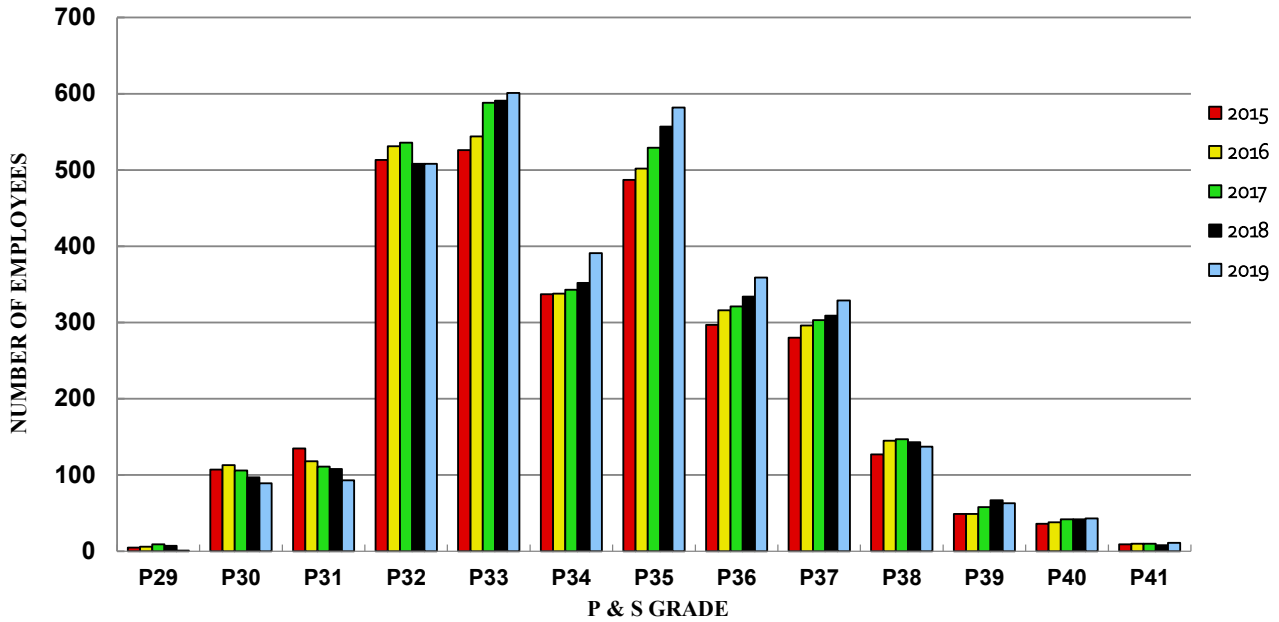

Professional and Scientific Employees by Grade, and Merit Employees by Category

October Payroll Headcount

P & S Employees by Grade

Merit Employees by Category

Office of Institutional Research (Data Source: e-Data Warehouse and Workday HCM & Finance)