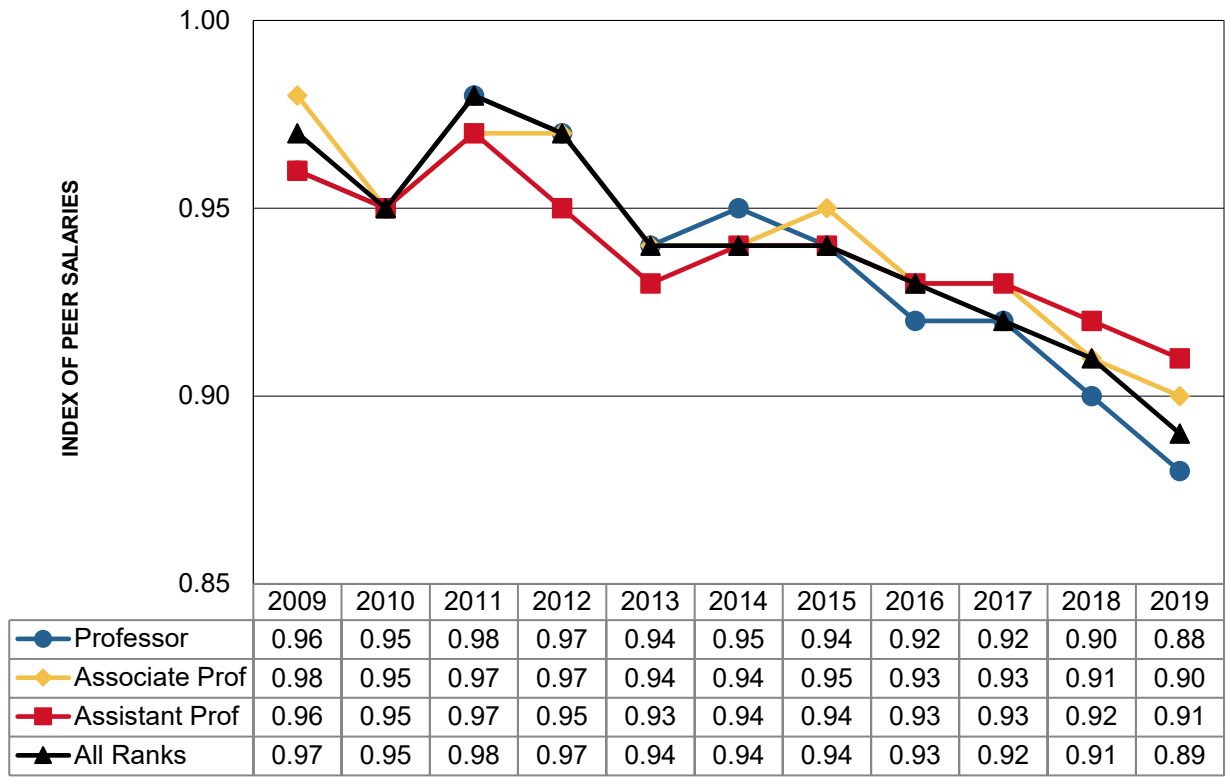

# Tenure-Track Faculty Salaries: Peer Comparisons<sup>1</sup>

<sup>1</sup> The index compares ISU tenure-track faculty salaries with peer institutions. A value of 1.00 means ISU faculty pay is equivalent to our peer institutions. Appointments with titles equivalent to Assistant Dean, Associate Dean, Dean or higher are excluded.

Index by College	2015	2016	2017	2018	2019
Agriculture and Life Sciences	0.97	0.95	0.96	0.97	0.91
Business	0.84	0.83	0.85	0.87	0.88
Design	0.93	0.95	0.92	0.92	0.89
Engineering	1.03	1.00	1.00	0.98	0.95
Human Sciences	0.96	0.96	0.93	0.91	0.89
Liberal Arts and Sciences	0.89	0.87	0.86	0.84	0.84
Veterinary Medicine	1.00	1.01	1.02	0.96	0.96