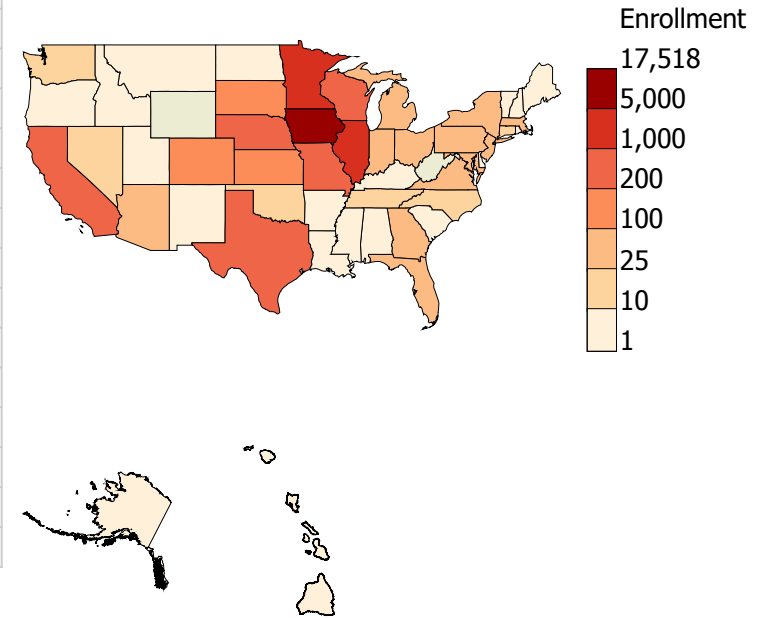

Enrollment Residency Maps: Undergraduate by State

Year: 2018

College: All Colleges

Term: Fall

Department: All Departments

Major: All Majors

Level: UGrad

State	Enrollment	State	Enrollment	State	Enrollment
Alabama	8	Maine	3	Pennsylvania	36
Alaska	3	Maryland	26	Puerto Rico	162
Arizona	36	Massachusetts	30	Rhode Island	6
Arkansas	8	Michigan	68	South Carolina	7
California	203	Minnesota	2,966	South Dakota	103
Colorado	118	Mississippi	3	Tennessee	17
Connecticut	22	Missouri	283	Texas	256
Delaware	6	Montana	6	U.S. Citizen in a Foreign Country	76
Florida	53	Nebraska	333	Utah	5
Georgia	28	Nevada	11	Vermont	1
Guam	1	New Hampshire	8	Virgin Islands	2
Hawaii	5	New Jersey	32	Virginia	48
Idaho	6	New Mexico	5	Washington	22
Illinois	4,246	New York	43	Washington, DC	2
Indiana	61	North Carolina	18	Wisconsin	657
Iowa	17,518	North Dakota	8		
Kansas	149	Ohio	49		
Kentucky	4	Oklahoma	13		
Louisiana	5	Oregon	9		

Undergraduate Enrollment

Iowa Residents 17,518

U.S., Non-Iowa Residents 10,308

International (Non-U.S.) 1,795

Total 29,621