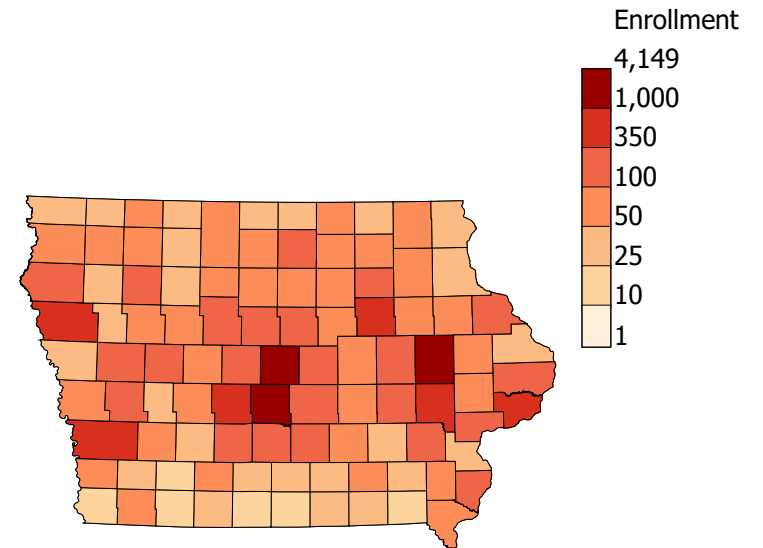

**Enrollment Residency Maps: Undergraduate by State**

**Year:** 2018  
**Term:** Fall  
**Major:** All Majors

**College:** All Colleges  
**Department:** All Departments  
**Level:** UGrad

County	Enrollment	County	Enrollment	County	Enrollment	County	Enrollment
Adair	37	Dallas	846	Jackson	47	Page	50
Adams	16	Davis	30	Jasper	182	Palo Alto	43
Allamakee	45	Decatur	24	Jefferson	49	Plymouth	167
Appanoose	41	Delaware	94	Johnson	467	Pocahontas	25
Audubon	35	Des Moines	103	Jones	62	Polk	4,149
Benton	134	Dickinson	82	Keokuk	43	Pottawattamie	350
Black Hawk	433	Dubuque	342	Kossuth	74	Poweshiek	77
Boone	257	Emmet	25	Lee	83	Ringgold	29
Bremer	109	Fayette	73	Linn	1,186	Sac	62
Buchanan	91	Floyd	78	Louisa	25	Scott	672
Buena Vista	102	Franklin	50	Lucas	32	Shelby	108
Butler	51	Fremont	19	Lyon	28	Sioux	83
Calhoun	57	Greene	71	Madison	120	Story	1,538
Carroll	204	Grundy	95	Mahaska	91	Tama	75
Cass	64	Guthrie	59	Marion	203	Taylor	22
Cedar	80	Hamilton	122	Marshall	251	Union	66
Cerro Gordo	190	Hancock	80	Mills	81	Van Buren	18
Cherokee	38	Hardin	107	Mitchell	86	Wapello	97
Chickasaw	53	Harrison	65	Monona	27	Warren	336
Clarke	39	Henry	63	Monroe	37	Washington	103
Clay	76	Howard	35	Montgomery	30	Wayne	20
Clayton	46	Humboldt	64	Muscatine	152	Webster	185
Clinton	156	Ida	33	O'Brien	50	Winnebago	47
Crawford	110	Iowa	122	Osceola	29	Winneshiek	79
						Woodbury	428
						Worth	42
						Wright	66

**Undergraduate Enrollment**  
 Iowa Residents 17,518  
 U.S., Non-Iowa Residents 10,308  
 International (Non-U.S.) 1,795  
**Total 29,621**