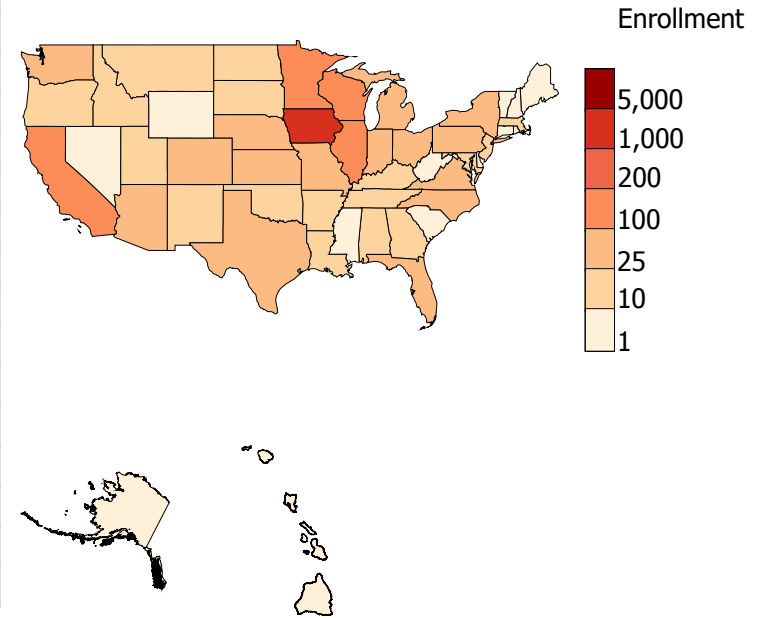

Enrollment Residency Maps: Graduate by State

Year: 2018

College: All Colleges

Term: Fall

Department: All Departments

Major: All Majors

Level: Grad

State	Enrollment	State	Enrollment	State	Enrollment
Alabama	12	Maine	7	Pennsylvania	39
Alaska	3	Maryland	19	Puerto Rico	7
Arizona	26	Massachusetts	22	Rhode Island	2
Arkansas	12	Michigan	50	South Carolina	8
California	110	Minnesota	188	South Dakota	19
Colorado	45	Mississippi	5	Tennessee	20
Connecticut	8	Missouri	63	Texas	68
Delaware	6	Montana	10	U.S. Citizen in a Foreign Country	17
Florida	32	Nebraska	56	Utah	12
Georgia	24	Nevada	7	Vermont	1
Guam	3	New Hampshire	3	Virginia	32
Hawaii	4	New Jersey	17	Washington	27
Idaho	10	New Mexico	10	Washington, DC	4
Illinois	187	New York	54	West Virginia	3
Indiana	46	North Carolina	27	Wisconsin	104
Iowa	1,280	North Dakota	18	Wyoming	6
Kansas	42	Ohio	41		
Kentucky	17	Oklahoma	13		
Louisiana	11	Oregon	16		

Graduate Enrollment

Iowa Resident 1,280

U.S., Non-Iowa Resident 1,623

International (Non-U.S.) 1,871

Total 4,774