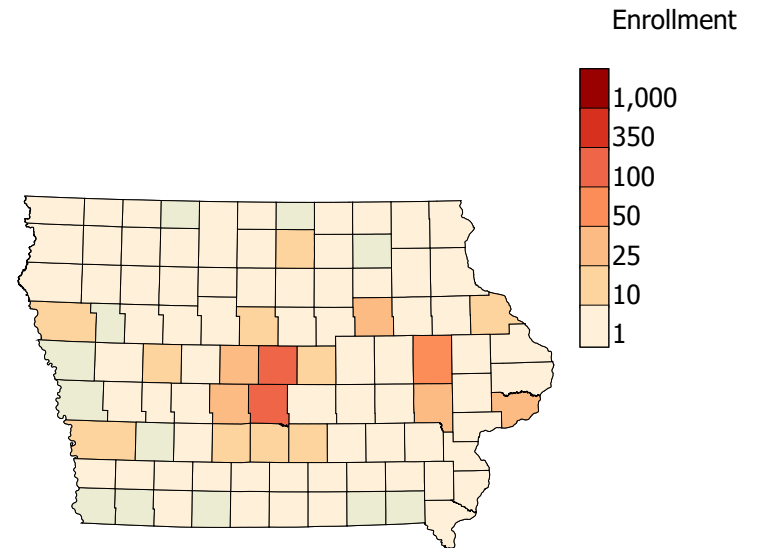

Enrollment Residency Maps: Graduate by Iowa County

Year: 2018
Term: Fall
Major: All Majors

College: All Colleges
Department: All Departments
Level: Grad

County	Enrollment	County	Enrollment	County	Enrollment	County	Enrollment
Adair	5	Dallas	29	Jackson	3	Palo Alto	3
Adams	1	Decatur	1	Jasper	7	Plymouth	3
Allamakee	3	Delaware	5	Jefferson	5	Pocahontas	3
Appanoose	3	Des Moines	6	Johnson	37	Polk	326
Audubon	2	Dickinson	3	Jones	4	Pottawattamie	12
Benton	7	Dubuque	21	Keokuk	2	Poweshiek	3
Black Hawk	37	Fayette	2	Kossuth	7	Sac	4
Boone	32	Floyd	5	Lee	7	Scott	40
Bremer	6	Franklin	2	Linn	63	Shelby	5
Buchanan	4	Greene	3	Louisa	2	Sioux	6
Buena Vista	4	Grundy	5	Lucas	1	Story	315
Butler	1	Guthrie	6	Lyon	1	Tama	5
Calhoun	6	Hamilton	10	Madison	10	Taylor	1
Carroll	10	Hancock	5	Mahaska	5	Union	5
Cedar	2	Hardin	8	Marion	10	Wapello	5
Cerro Gordo	14	Hardin	8	Marshall	14	Warren	17
Cherokee	3	Henry	1	Mills	2	Washington	8
Clarke	5	Howard	5	Mitchell	3	Wayne	1
Clay	5	Humboldt	2	Monroe	1	Webster	6
Clayton	1	Iowa	5	Montgomery	1	Winnebago	4
Clinton	7			Muscatine	9	Winneshiek	4
Crawford	6			O'Brien	2	Woodbury	17
				Osceola	1	Wright	2

Graduate Enrollment
 Iowa Resident 1,280
 U.S., Non-Iowa Resident 1,623
 International (Non-U.S.) 1,871
Total 4,774