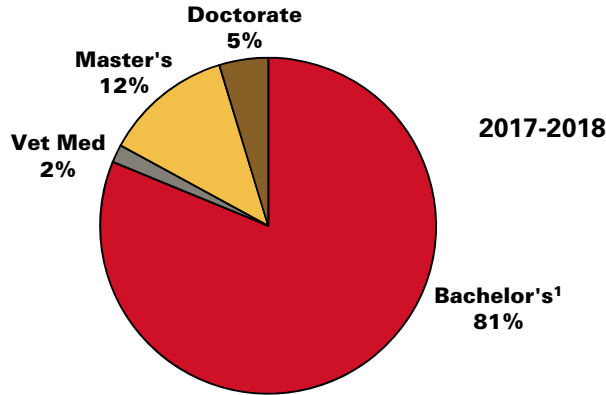

Degrees Awarded by Level

¹ Bachelor's degrees are counted only once for undergraduate students with more than one major.

Degrees Awarded by Level*continued*

YEAR	BACHELOR'S¹	VET MED	MASTER'S	SPECIALIST²	DOCTORATE	TOTAL³
1872-1983	103,622	4,021	17,676	23	7,685	133,027
1983-1984	3,876	116	593	4	228	4,817
1984-1985	4,050	114	660	3	245	5,072
1985-1986	4,195	108	597	4	256	5,160
1986-1987	4,301	119	643	1	296	5,360
1987-1988	4,159	113	669	6	309	5,256
1988-1989	4,041	106	676	3	267	5,093
1989-1990	3,891	101	718	4	282	4,996
1990-1991	3,906	90	744	3	297	5,040
1991-1992	3,837	65	725	3	278	4,908
1992-1993	3,948	71	785	3	322	5,129
1993-1994	3,938	73	793	4	307	5,115
1994-1995	3,795	86	785	2	318	4,986
1995-1996	3,817	99	773	2	287	4,978
1996-1997	3,845	91	769	2	255	4,962
1997-1998	3,876	100	827	2	300	5,105
1998-1999	3,818	94	774	2	257	4,945
1999-2000	4,039	99	758	2	238	5,136
2000-2001	4,019	97	769	3	232	5,120
2001-2002	4,163	98	802		239	5,302
2002-2003	4,481	96	805		228	5,610
2003-2004	4,523	104	818		228	5,673
2004-2005	4,679	93	858		246	5,876
2005-2006	4,614	106	893		281	5,894
2006-2007	4,269	97	752		296	5,414
2007-2008	4,404	105	787		308	5,604
2008-2009	4,129	113	810		316	5,368
2009-2010	4,429	120	800		301	5,650
2010-2011	4,540	144	873		358	5,915
2011-2012	4,881	144	926		376	6,327
2012-2013	5,047	142	783		349	6,321
2013-2014	5,385	147	837		347	6,716
2014-2015	5,682	147	878		321	7,028
2015-2016	6,053	141	1,027		322	7,543
2016-2017	6,550	143	1,033		352	8,078
2017-2018	6,791	144	1,034		393	8,362
All Years	259,593	7,847	45,450	76	17,920	330,886

¹ Bachelor's degrees are counted only once for undergraduate students with more than one major.² Specialist degree was added in 1978-1979 and discontinued in 2001-2002.³ Honorary degrees are not included.