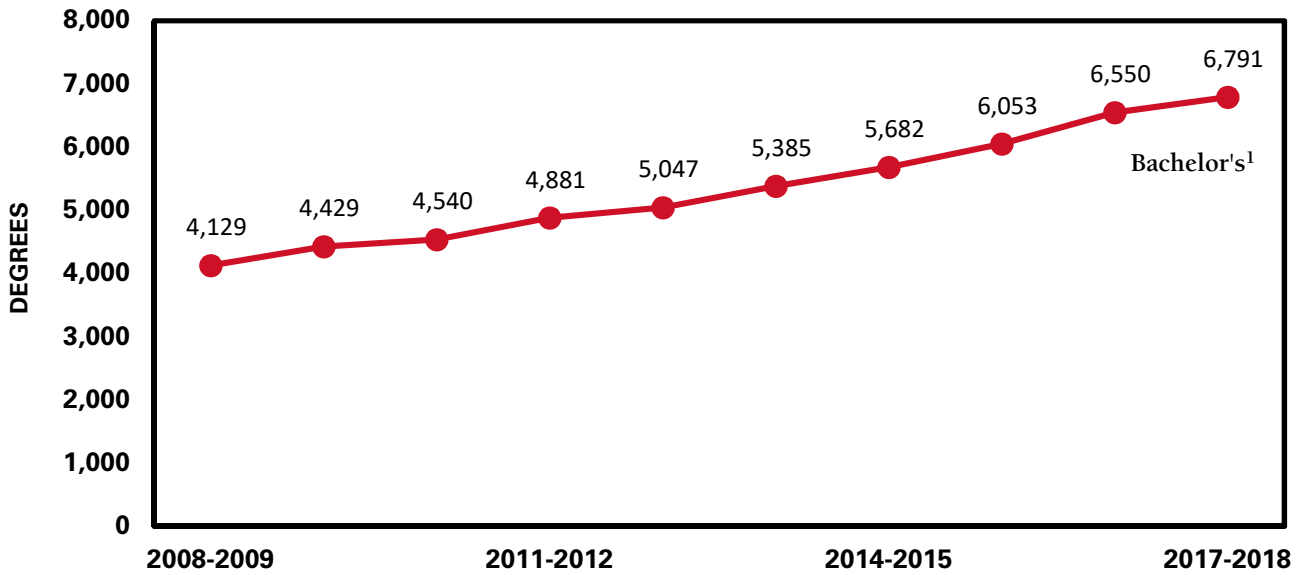

Degrees Awarded by Level

¹ Bachelor's degrees are counted only once for undergraduate students with more than one major.

Degrees Awarded by Level*continued*

YEAR	BACHELOR'S¹	VET MED	MASTER'S	SPECIALIST²	DOCTORATE	TOTAL³
1872-1983	103,622	4,021	17,676	23	7,685	133,027
1983-1984	3,876	116	593	4	228	4,817
1984-1985	4,050	114	660	3	245	5,072
1985-1986	4,195	108	597	4	256	5,160
1986-1987	4,301	119	643	1	296	5,360
1987-1988	4,159	113	669	6	309	5,256
1988-1989	4,041	106	676	3	267	5,093
1989-1990	3,891	101	718	4	282	4,996
1990-1991	3,906	90	744	3	297	5,040
1991-1992	3,837	65	725	3	278	4,908
1992-1993	3,948	71	785	3	322	5,129
1993-1994	3,938	73	793	4	307	5,115
1994-1995	3,795	86	785	2	318	4,986
1995-1996	3,817	99	773	2	287	4,978
1996-1997	3,845	91	769	2	255	4,962
1997-1998	3,876	100	827	2	300	5,105
1998-1999	3,818	94	774	2	257	4,945
1999-2000	4,039	99	758	2	238	5,136
2000-2001	4,019	97	769	3	232	5,120
2001-2002	4,163	98	802		239	5,302
2002-2003	4,481	96	805		228	5,610
2003-2004	4,523	104	818		228	5,673
2004-2005	4,679	93	858		246	5,876
2005-2006	4,614	106	893		281	5,894
2006-2007	4,269	97	752		296	5,414
2007-2008	4,404	105	787		308	5,604
2008-2009	4,129	113	810		316	5,368
2009-2010	4,429	120	800		301	5,650
2010-2011	4,540	144	873		358	5,915
2011-2012	4,881	144	926		376	6,327
2012-2013	5,047	142	783		349	6,321
2013-2014	5,385	147	837		347	6,716
2014-2015	5,682	147	878		321	7,028
2015-2016	6,053	141	1,027		322	7,543
2016-2017	6,550	143	1,033		352	8,078
2017-2018	6,791	144	1,034		393	8,362
All Years	259,593	7,847	45,450	76	17,920	330,886

¹ Bachelor's degrees are counted only once for undergraduate students with more than one major.² Specialist degree was added in 1978-1979 and discontinued in 2001-2002.³ Honorary degrees are not included.