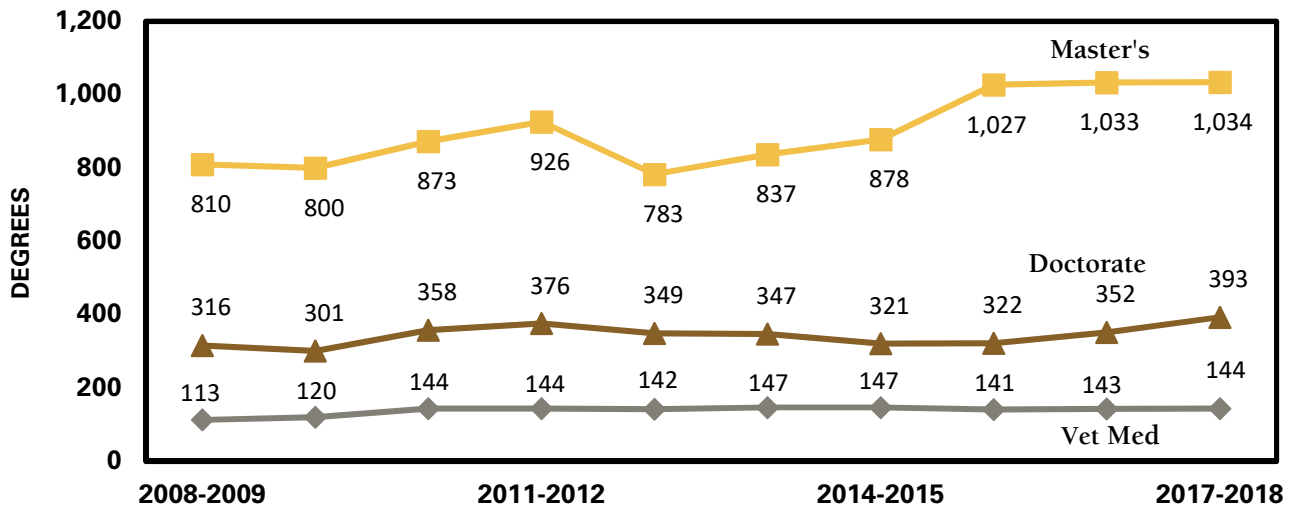

Degrees Awarded by Level

¹ Bachelor's degrees are counted only once for undergraduate students with more than one major.

Degrees Awarded by Level*continued*

YEAR	BACHELOR'S¹	VET MED	MASTER'S	SPECIALIST²	DOCTORATE	TOTAL³
1872-1983	103,622	4,021	17,676	23	7,685	133,027
1983-1984	3,876	116	593	4	228	4,817
1984-1985	4,050	114	660	3	245	5,072
1985-1986	4,195	108	597	4	256	5,160
1986-1987	4,301	119	643	1	296	5,360
1987-1988	4,159	113	669	6	309	5,256
1988-1989	4,041	106	676	3	267	5,093
1989-1990	3,891	101	718	4	282	4,996
1990-1991	3,906	90	744	3	297	5,040
1991-1992	3,837	65	725	3	278	4,908
1992-1993	3,948	71	785	3	322	5,129
1993-1994	3,938	73	793	4	307	5,115
1994-1995	3,795	86	785	2	318	4,986
1995-1996	3,817	99	773	2	287	4,978
1996-1997	3,845	91	769	2	255	4,962
1997-1998	3,876	100	827	2	300	5,105
1998-1999	3,818	94	774	2	257	4,945
1999-2000	4,039	99	758	2	238	5,136
2000-2001	4,019	97	769	3	232	5,120
2001-2002	4,163	98	802		239	5,302
2002-2003	4,481	96	805		228	5,610
2003-2004	4,523	104	818		228	5,673
2004-2005	4,679	93	858		246	5,876
2005-2006	4,614	106	893		281	5,894
2006-2007	4,269	97	752		296	5,414
2007-2008	4,404	105	787		308	5,604
2008-2009	4,129	113	810		316	5,368
2009-2010	4,429	120	800		301	5,650
2010-2011	4,540	144	873		358	5,915
2011-2012	4,881	144	926		376	6,327
2012-2013	5,047	142	783		349	6,321
2013-2014	5,385	147	837		347	6,716
2014-2015	5,682	147	878		321	7,028
2015-2016	6,053	141	1,027		322	7,543
2016-2017	6,550	143	1,033		352	8,078
2017-2018	6,791	144	1,034		393	8,362
All Years	259,593	7,847	45,450	76	17,920	330,886

¹ Bachelor's degrees are counted only once for undergraduate students with more than one major.² Specialist degree was added in 1978-1979 and discontinued in 2001-2002.³ Honorary degrees are not included.