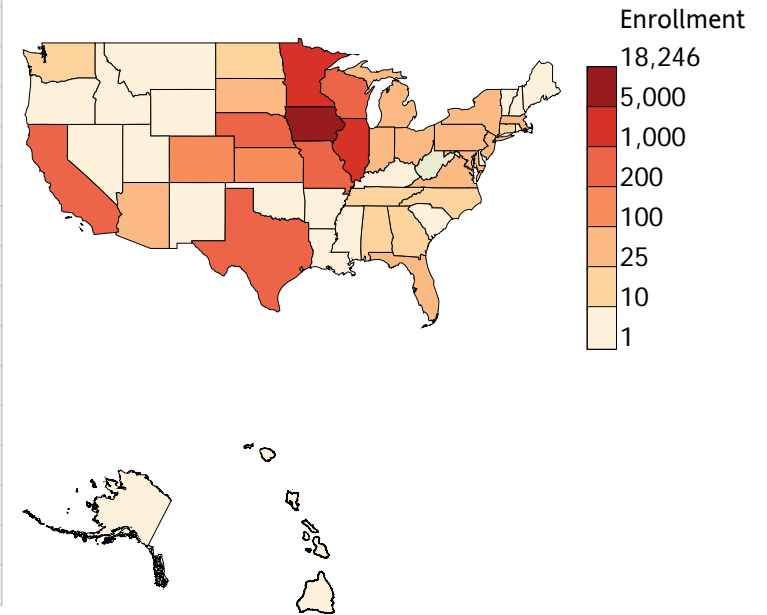

Enrollment Residency Maps: Undergraduate by State

Year: 2017
Term: Fall

College: All Colleges
Department: All Departments
Level: UGrad

State	Enrollment	State	Enrollment	State	Enrollment
Alabama	10	Maine	5	Pennsylvania	41
Alaska	3	Maryland	30	Puerto Rico	137
Arizona	28	Massachusetts	27	Rhode Island	5
Arkansas	9	Michigan	69	South Carolina	6
California	214	Minnesota	3,047	South Dakota	88
Colorado	113	Mississippi	2	Tennessee	15
Connecticut	20	Missouri	275	Texas	240
Delaware	4	Montana	3	U.S. Citizen in a Foreign Country	70
Florida	55	Nebraska	345	Utah	1
Georgia	20	Nevada	9	Vermont	4
Guam	1	New Hampshire	6	Virgin Islands	3
Hawaii	6	New Jersey	37	Virginia	37
Idaho	7	New Mexico	1	Washington	24
Illinois	4,018	New York	43	Washington, DC	2
Indiana	67	North Carolina	19	Wisconsin	633
Iowa	18,246	North Dakota	11	Wyoming	3
Kansas	128	Ohio	47		
Kentucky	4	Oklahoma	8		
Louisiana	3	Oregon	8		

Undergraduate Enrollment
 Iowa Residents 18,246
 U.S., Non-Iowa Residents 10,029
 International (Non-U.S.) 2,204
Total 30,406