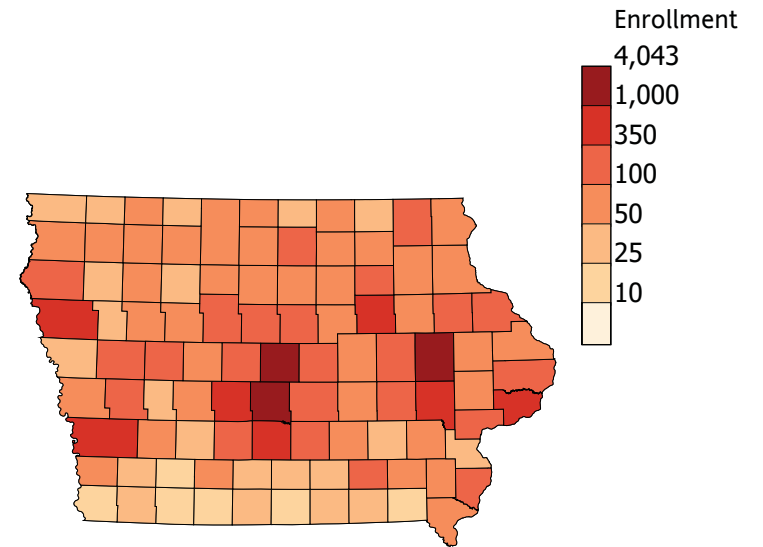

Enrollment Residency Maps: Undergraduate by Iowa County

Year: 2017
Term: Fall

College: All Colleges
Department: All Departments
Level: UGrad

County	Enrollment	County	Enrollment	County	Enrollment	County	Enrollment
Adair	46	Dallas	819	Jackson	52	Page	43
Adams	15	Davis	36	Jasper	216	Palo Alto	52
Allamakee	50	Decatur	29	Jefferson	62	Plymouth	160
Appanoose	49	Delaware	110	Johnson	463	Pocahontas	30
Audubon	45	Des Moines	110	Jones	71	Polk	4,043
Benton	139	Dickinson	97	Keokuk	46	Pottawattamie	368
Black Hawk	445	Dubuque	318	Kossuth	78	Poweshiek	90
Boone	273	Emmet	30	Lee	89	Ringgold	24
Bremer	104	Fayette	77	Linn	1,218	Sac	62
Buchanan	84	Floyd	86	Louisa	34	Scott	708
Buena Vista	98	Franklin	67	Lucas	32	Shelby	117
Butler	58	Fremont	23	Lyon	27	Sioux	95
Calhoun	50	Greene	76	Madison	128	Story	1,776
Carroll	223	Grundy	90	Mahaska	97	Tama	76
Cass	57	Guthrie	62	Marion	210	Taylor	24
Cedar	85	Hamilton	137	Marshall	259	Union	69
Cerro Gordo	219	Hancock	80	Mills	77	Van Buren	23
Cherokee	46	Hardin	115	Mitchell	91	Wapello	101
Chickasaw	59	Harrison	81	Monona	29	Warren	369
Clarke	36	Henry	65	Monroe	34	Washington	92
Clay	69	Howard	43	Montgomery	35	Wayne	21
Clayton	54	Howard	43	Muscatine	174	Webster	201
Clinton	164	Humboldt	77	O'Brien	56	Winnebago	53
Crawford	105	Ida	47	Osceola	26	Winneshiek	101
		Iowa	125			Woodbury	445
						Worth	43
						Wright	83

Undergraduate Enrollment
 Iowa Residents 18,246
 U.S., Non-Iowa Residents 10,029
 International (Non-U.S.) 2,204
Total 30,406