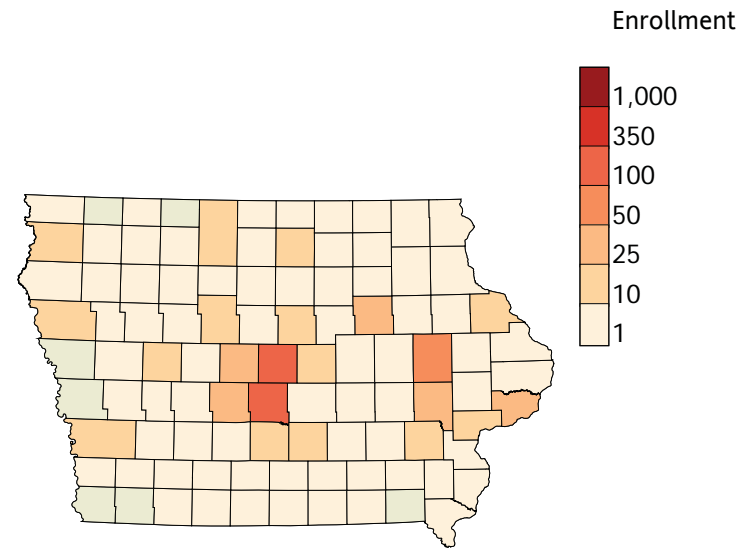

Enrollment Residency Maps: Graduate by Iowa County

Year: 2017 College: All Colleges
 Term: Fall Department: All Departments
 Major: All Majors Level: Grad

County	Enrollment	County	Enrollment	County	Enrollment	County	Enrollment
Adair	6	Dallas	37	Jackson	2	Palo Alto	1
Adams	1	Davis	1	Jasper	8	Plymouth	6
Allamakee	4	Decatur	1	Jefferson	2	Pocahontas	3
Appanoose	3	Delaware	4	Johnson	37	Polk	324
Audubon	4	Des Moines	8	Jones	3	Pottawattamie	13
Benton	8	Dickinson	7	Keokuk	4	Poweshiek	7
Black Hawk	39	Dubuque	14	Kossuth	10	Ringgold	2
Boone	37	Fayette	7	Lee	6	Sac	4
Bremer	4	Floyd	5	Linn	68	Scott	36
Buchanan	8	Franklin	4	Louisa	1	Shelby	6
Buena Vista	4	Greene	4	Lucas	1	Sioux	11
Butler	4	Grundy	6	Lyon	1	Story	336
Calhoun	6	Guthrie	7	Madison	6	Tama	4
Carroll	10	Hamilton	8	Mahaska	1	Taylor	1
Cass	3	Hancock	4	Marion	13	Union	6
Cedar	3	Hardin	10	Marshall	19	Wapello	7
Cerro Gordo	11	Henry	5	Mills	1	Warren	18
Cherokee	5	Howard	6	Mitchell	2	Washington	10
Chickasaw	1	Humboldt	1	Monroe	2	Wayne	1
Clarke	5	Ida	1	Montgomery	1	Webster	11
Clay	5	Iowa	4	Muscatine	12	Winnebago	5
Clayton	2			O'Brien	1	Winneshiek	6
Clinton	8					Woodbury	19
Crawford	8					Worth	1
						Wright	3

Graduate Enrollment
 Iowa Resident 1,375
 U.S., Non-Iowa Resident 1,635
 International (Non-U.S.) 1,981
Total 4,991