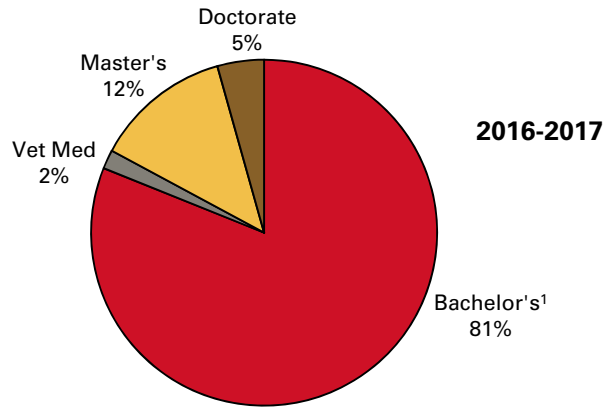

Degrees Awarded by Level

¹ Bachelor's degrees are counted only once for undergraduate students with more than one major.

Office of Institutional Research (Source: Office of the Registrar)

Last Updated: 9-11-2017

Degrees Awarded by Level*continued*

YEAR	BACHELOR'S¹	VET MED	MASTER'S	SPECIALIST²	DOCTORATE	TOTAL³
1872-1983	103,622	4,021	17,676	23	7,685	133,027
1983-1984	3,876	116	593	4	228	4,817
1984-1985	4,050	114	660	3	245	5,072
1985-1986	4,195	108	597	4	256	5,160
1986-1987	4,301	119	643	1	296	5,360
1987-1988	4,159	113	669	6	309	5,256
1988-1989	4,041	106	676	3	267	5,093
1989-1990	3,891	101	718	4	282	4,996
1990-1991	3,906	90	744	3	297	5,040
1991-1992	3,837	65	725	3	278	4,908
1992-1993	3,948	71	785	3	322	5,129
1993-1994	3,938	73	793	4	307	5,115
1994-1995	3,795	86	785	2	318	4,986
1995-1996	3,817	99	773	2	287	4,978
1996-1997	3,845	91	769	2	255	4,962
1997-1998	3,876	100	827	2	300	5,105
1998-1999	3,818	94	774	2	257	4,945
1999-2000	4,039	99	758	2	238	5,136
2000-2001	4,019	97	769	3	232	5,120
2001-2002	4,163	98	802		239	5,302
2002-2003	4,481	96	805		228	5,610
2003-2004	4,523	104	818		228	5,673
2004-2005	4,679	93	858		246	5,876
2005-2006	4,614	106	893		281	5,894
2006-2007	4,269	97	752		296	5,414
2007-2008	4,404	105	787		308	5,604
2008-2009	4,129	113	810		316	5,368
2009-2010	4,429	120	800		301	5,650
2010-2011	4,540	144	873		358	5,915
2011-2012	4,881	144	926		376	6,327
2012-2013	5,047	142	783		349	6,321
2013-2014	5,385	147	837		347	6,716
2014-2015	5,682	147	878		321	7,028
2015-2016	6,053	141	1,027		322	7,543
2016-2017	6,550	143	1,033		352	8,078
All Years	252,802	7,703	44,416	76	17,527	299,875

¹ Bachelor's degrees are counted only once for undergraduate students with more than one major.² Specialist degree was added in 1978-1979 and discontinued in 2001-2002.³ Honorary degrees are not included.