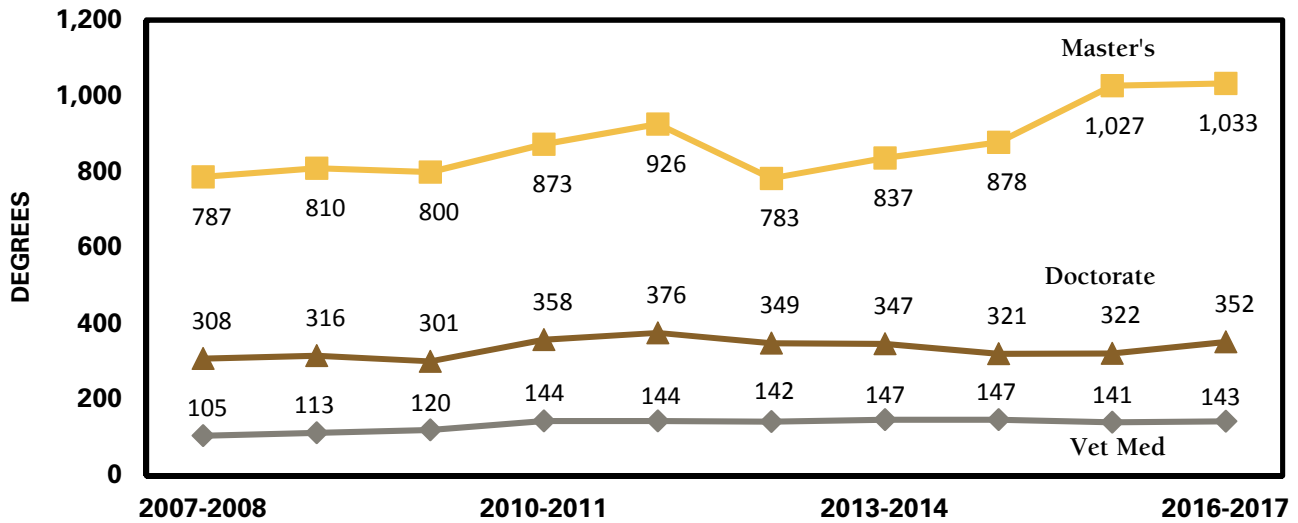

Degrees Awarded by Level

¹ Bachelor's degrees are counted only once for undergraduate students with more than one major.

Office of Institutional Research (Source: Office of the Registrar)

Last Updated: 9-11-2017

Degrees Awarded by Level*continued*

YEAR	BACHELOR'S¹	VET MED	MASTER'S	SPECIALIST²	DOCTORATE	TOTAL³
1872-1983	103,622	4,021	17,676	23	7,685	133,027
1983-1984	3,876	116	593	4	228	4,817
1984-1985	4,050	114	660	3	245	5,072
1985-1986	4,195	108	597	4	256	5,160
1986-1987	4,301	119	643	1	296	5,360
1987-1988	4,159	113	669	6	309	5,256
1988-1989	4,041	106	676	3	267	5,093
1989-1990	3,891	101	718	4	282	4,996
1990-1991	3,906	90	744	3	297	5,040
1991-1992	3,837	65	725	3	278	4,908
1992-1993	3,948	71	785	3	322	5,129
1993-1994	3,938	73	793	4	307	5,115
1994-1995	3,795	86	785	2	318	4,986
1995-1996	3,817	99	773	2	287	4,978
1996-1997	3,845	91	769	2	255	4,962
1997-1998	3,876	100	827	2	300	5,105
1998-1999	3,818	94	774	2	257	4,945
1999-2000	4,039	99	758	2	238	5,136
2000-2001	4,019	97	769	3	232	5,120
2001-2002	4,163	98	802		239	5,302
2002-2003	4,481	96	805		228	5,610
2003-2004	4,523	104	818		228	5,673
2004-2005	4,679	93	858		246	5,876
2005-2006	4,614	106	893		281	5,894
2006-2007	4,269	97	752		296	5,414
2007-2008	4,404	105	787		308	5,604
2008-2009	4,129	113	810		316	5,368
2009-2010	4,429	120	800		301	5,650
2010-2011	4,540	144	873		358	5,915
2011-2012	4,881	144	926		376	6,327
2012-2013	5,047	142	783		349	6,321
2013-2014	5,385	147	837		347	6,716
2014-2015	5,682	147	878		321	7,028
2015-2016	6,053	141	1,027		322	7,543
2016-2017	6,550	143	1,033		352	8,078
All Years	252,802	7,703	44,416	76	17,527	299,875

¹ Bachelor's degrees are counted only once for undergraduate students with more than one major.² Specialist degree was added in 1978-1979 and discontinued in 2001-2002.³ Honorary degrees are not included.