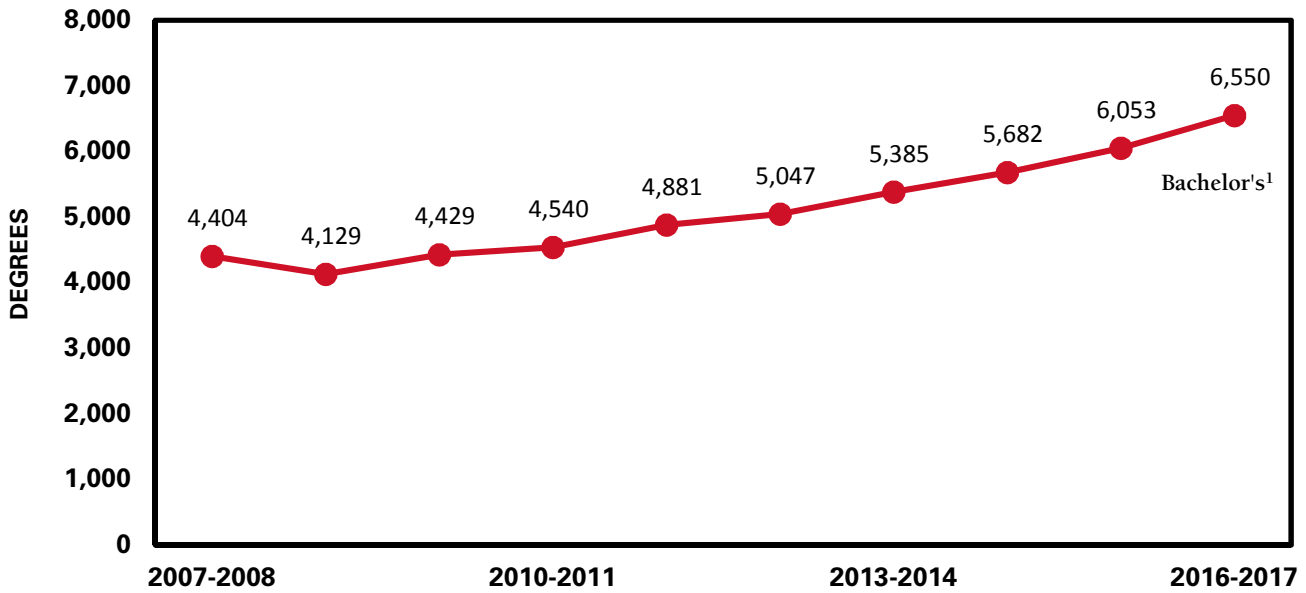

Degrees Awarded by Level

¹ Bachelor's degrees are counted only once for undergraduate students with more than one major.

Office of Institutional Research (Source: Office of the Registrar)

Last Updated: 9-11-2017

Degrees Awarded by Level*continued*

YEAR	BACHELOR'S¹	VET MED	MASTER'S	SPECIALIST²	DOCTORATE	TOTAL³
1872-1983	103,622	4,021	17,676	23	7,685	133,027
1983-1984	3,876	116	593	4	228	4,817
1984-1985	4,050	114	660	3	245	5,072
1985-1986	4,195	108	597	4	256	5,160
1986-1987	4,301	119	643	1	296	5,360
1987-1988	4,159	113	669	6	309	5,256
1988-1989	4,041	106	676	3	267	5,093
1989-1990	3,891	101	718	4	282	4,996
1990-1991	3,906	90	744	3	297	5,040
1991-1992	3,837	65	725	3	278	4,908
1992-1993	3,948	71	785	3	322	5,129
1993-1994	3,938	73	793	4	307	5,115
1994-1995	3,795	86	785	2	318	4,986
1995-1996	3,817	99	773	2	287	4,978
1996-1997	3,845	91	769	2	255	4,962
1997-1998	3,876	100	827	2	300	5,105
1998-1999	3,818	94	774	2	257	4,945
1999-2000	4,039	99	758	2	238	5,136
2000-2001	4,019	97	769	3	232	5,120
2001-2002	4,163	98	802		239	5,302
2002-2003	4,481	96	805		228	5,610
2003-2004	4,523	104	818		228	5,673
2004-2005	4,679	93	858		246	5,876
2005-2006	4,614	106	893		281	5,894
2006-2007	4,269	97	752		296	5,414
2007-2008	4,404	105	787		308	5,604
2008-2009	4,129	113	810		316	5,368
2009-2010	4,429	120	800		301	5,650
2010-2011	4,540	144	873		358	5,915
2011-2012	4,881	144	926		376	6,327
2012-2013	5,047	142	783		349	6,321
2013-2014	5,385	147	837		347	6,716
2014-2015	5,682	147	878		321	7,028
2015-2016	6,053	141	1,027		322	7,543
2016-2017	6,550	143	1,033		352	8,078
All Years	252,802	7,703	44,416	76	17,527	299,875

¹ Bachelor's degrees are counted only once for undergraduate students with more than one major.² Specialist degree was added in 1978-1979 and discontinued in 2001-2002.³ Honorary degrees are not included.