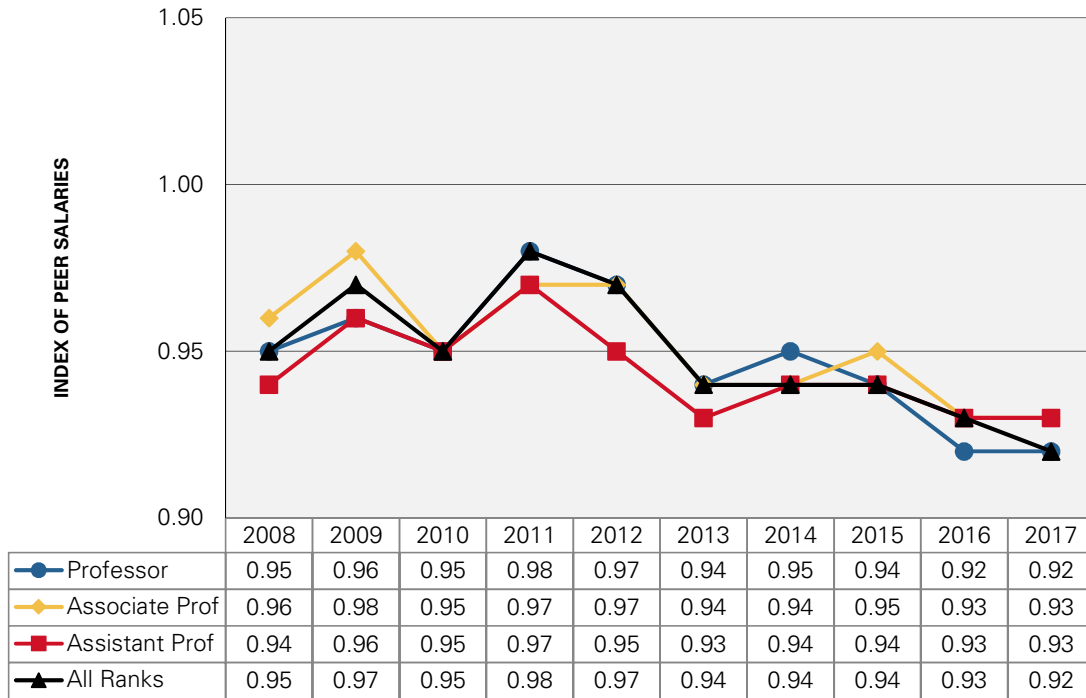

## Faculty Salaries: Peer Comparisons<sup>1</sup>

<sup>1</sup> The index compares ISU faculty salaries with peer institutions. A value of 1.00 means ISU faculty pay is equivalent to our peer institutions. Appointments with titles equivalent to Assistant Dean, Associate Dean, Dean or higher are excluded.

Index by College	2013	2014	2015	2016	2017
<b>Agriculture and Life Sciences</b>	1.02	1.00	0.97	0.95	0.96
<b>Business</b>	0.85	0.83	0.84	0.83	0.85
<b>Design</b>	0.92	0.93	0.93	0.95	0.92
<b>Engineering</b>	1.01	1.02	1.03	1.00	1.00
<b>Human Sciences</b>	0.95	0.97	0.96	0.96	0.93
<b>Liberal Arts and Sciences</b>	0.87	0.88	0.89	0.87	0.86
<b>Veterinary Medicine</b>	1.02	1.04	1.00	1.01	1.02