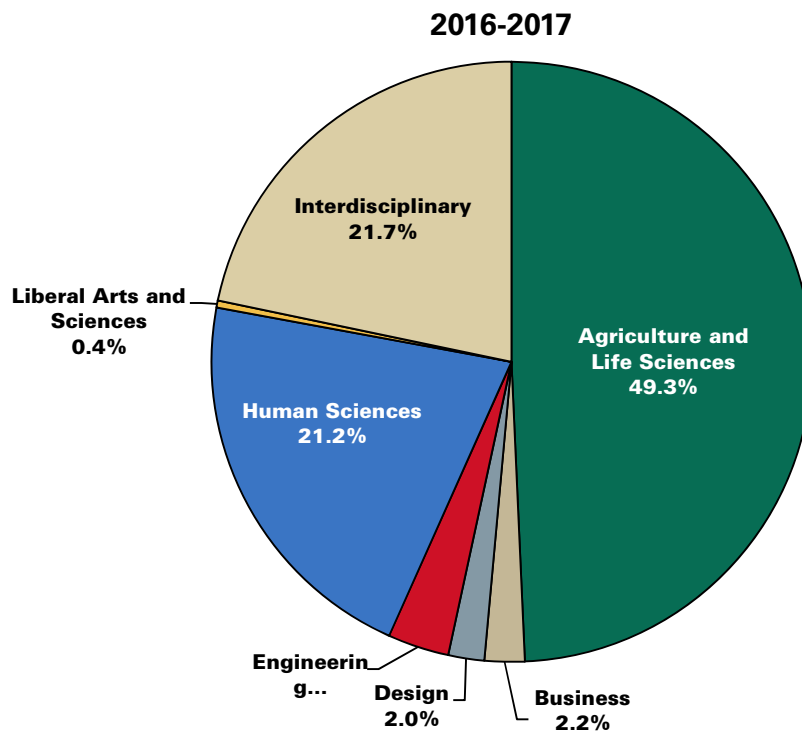

Extension Continuing Education and Professional Development Course Registrations

TYPE/COLLEGE	2012-2013	2013-2014	2014-2015	2015-2016	2016-2017
Noncredit Course and Conference Registrations					
Agriculture and Life Sciences	171,501	158,909	177,050	182,329	223,362
Business	3,248	2,131	5,300	3,426	9,745
Design	14,569	13,057	14,879	12,508	8,852
Engineering	13,339	3,036	2,837	3,499	14,910
Human Sciences	102,555	97,513	87,490	74,428	96,159
Liberal Arts and Sciences	1,928	354	670	230	1,706
Interdisciplinary ¹	110,055	105,128	102,888	105,131	98,410
Total	417,195	380,128	391,114	381,551	453,144

ADDITIONAL RESOURCES:

[Extension and Outreach](#)

¹ Interdisciplinary includes 4-H youth registrations that were categorized as Liberal Arts and Sciences prior to 2011-2012.