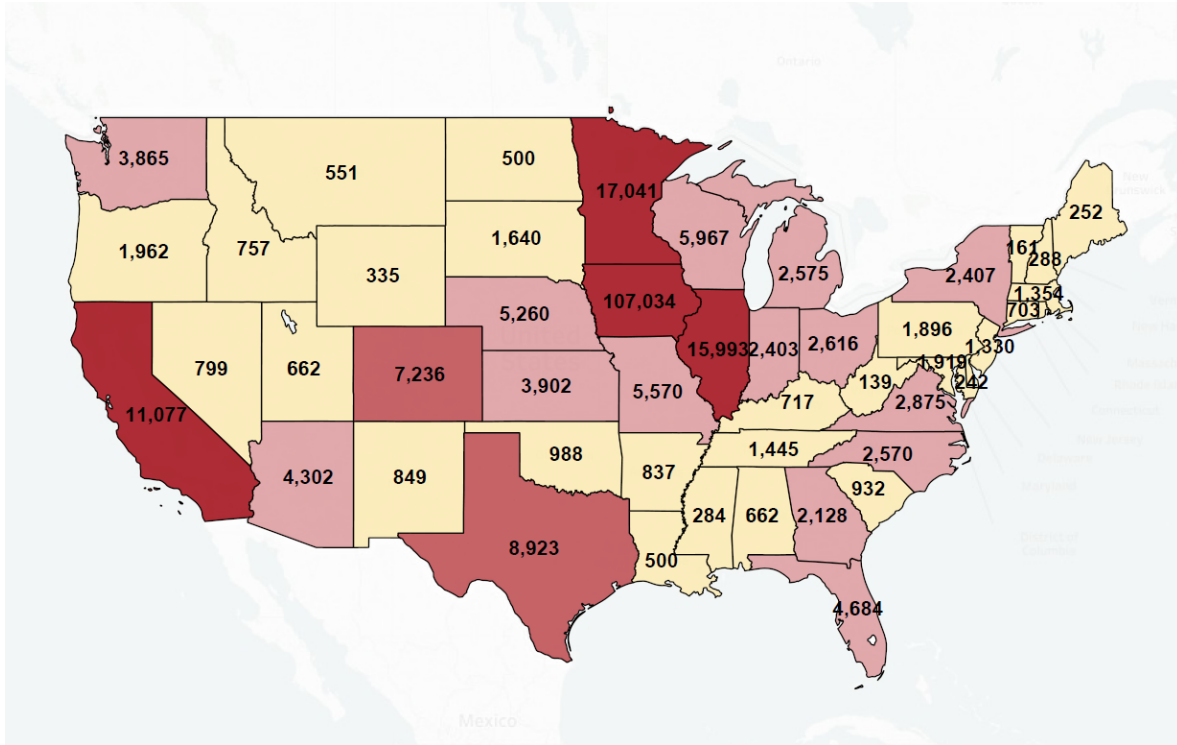

# Alumni by State

Fall 2017 Living Alumni

Map based on Longitude (generated) and Latitude (generated). Color shows sum of Count. Details are shown for State. The view is filtered on State, which excludes Alaska and Hawaii.

Count

Totals:	
Iowa	107,034
U.S. excluding Iowa	135,216
Alaska	323
Hawaii	363
U.S. Armed Forces	239
U.S. Territories	252
Foreign Countries	5,600
Unknown address	6,542
Grand Total	254,883

Office of Institutional Research (Source: ISU Foundation)